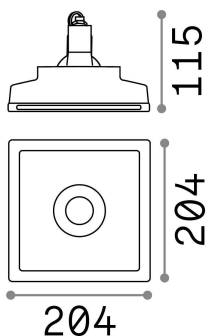

General info

Technical - Recessed lights

Indoor ceiling recessed adjustable projector with direct light emission

Ean	8021696155722
Item	ZEPHYR FI D20
Installation	Recessed (Ceiling)
Guarantee	5 years
Gross weight	1.66 kg
Volume	0.0075 m ³

Technical info

Net weight	1.35 kg
Insulation class	II
Protection index	IP20
Compliance	CE
Operating temperature	0° ~ +40 °C
Dimmer	Non-dimmable
Power output	220-240 V AC 50/60 Hz
Power supply	Not required
Recessed specifications	207 x 207 - h. ≥ 180 , 9-15
Adjustability	vert. 0°-20° , orizz. 0°-110°

Source info

Integrated source	Light bulb (not included)
Replaceable source	Replaceable
Power	GU10 max 1 x 35 W
Emission	Direct
Max consumption	-
Recommended bulb	GU10 05W 480Lm 3000K CRI80