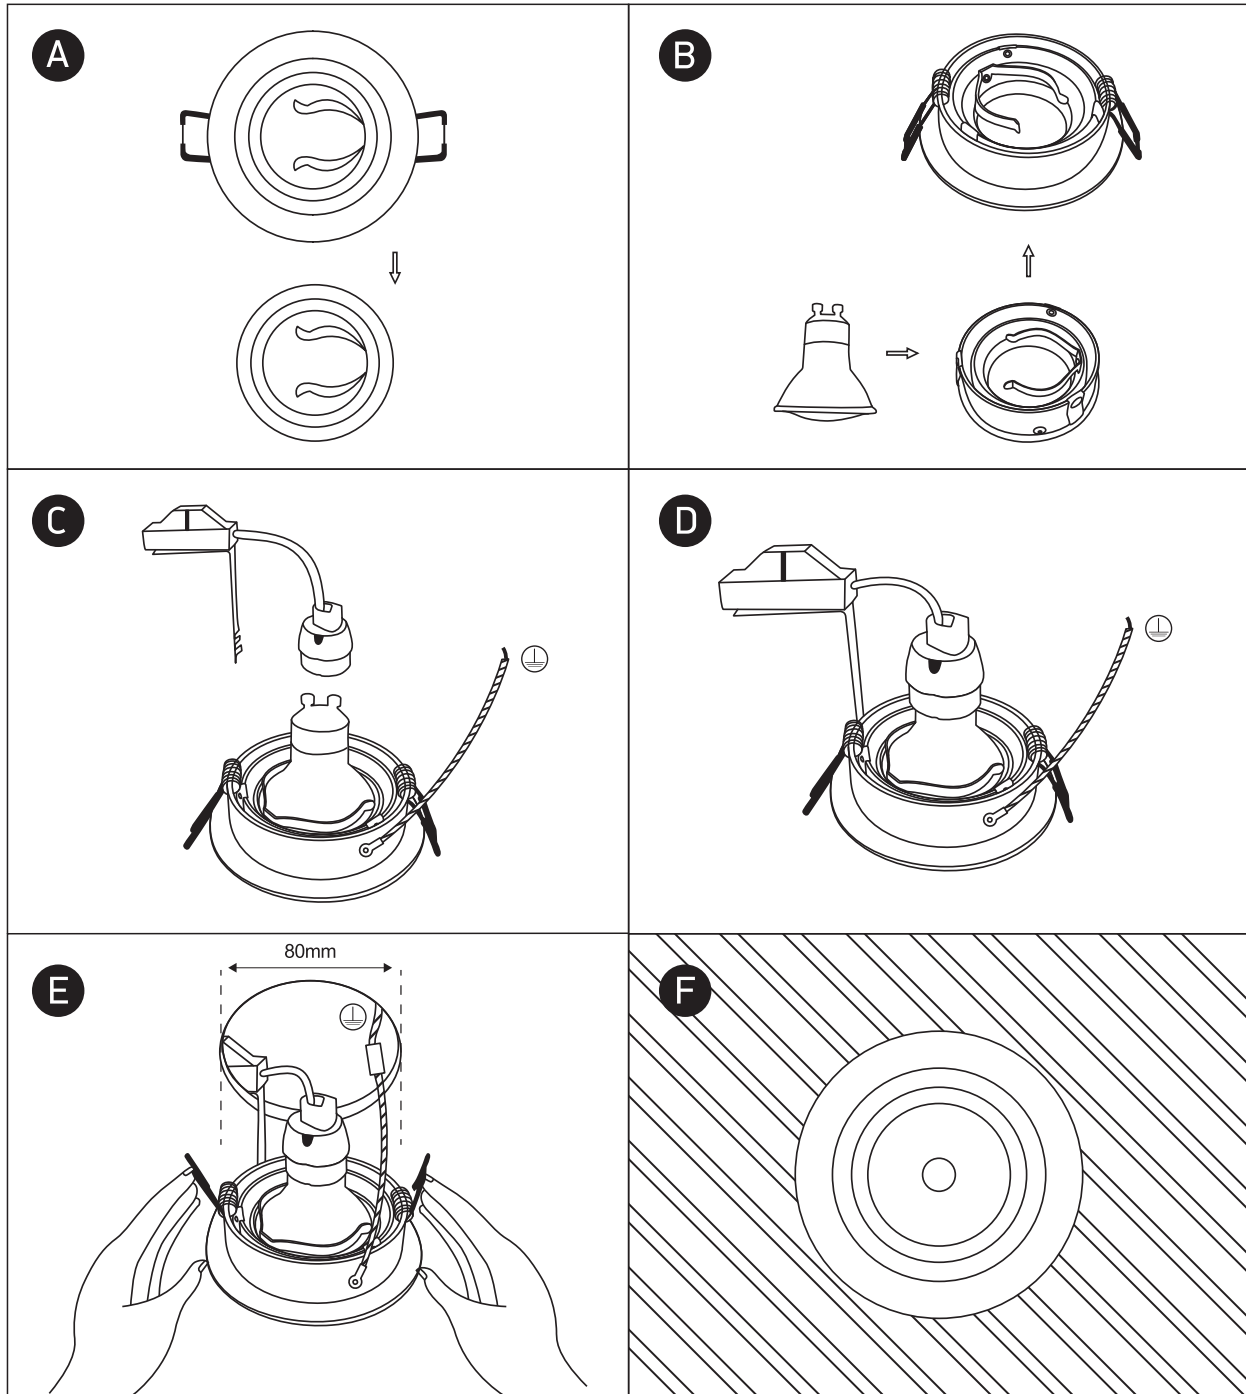

INSTALLATION MANUAL

11105ABG

100-240V | MR16 | GU10 | 50W | IP20 | Aluminium | Adjustable

Warnings:

1. Make sure that the product is installed properly before connecting to electricity.
2. Do not cover the fitting.
3. Maintenance and installation should only be carried out by a professional electrician.