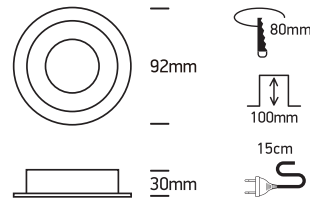

INSTALLATION MANUAL

11105ABG

100-240V | MR16 | GU10 | 50W | IP20 | Aluminium | Adjustable

Warnings:

1. Make sure that the product is installed properly before connecting to electricity.
2. Do not cover the fitting.
3. Maintenance and installation should only be carried out by a professional electrician.