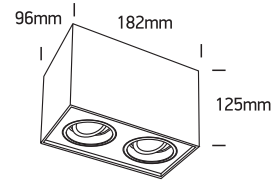

INSTALLATION MANUAL

12205YA

100-240V | MR16 | GU10 | 2x10W | IP20 | Aluminium | Adjustable

one
LIGHT

Warnings:

1. Make sure that the product is installed properly before connecting to electricity.
2. Do not cover the fitting.
3. Maintenance and installation should only be carried out by a professional electrician.