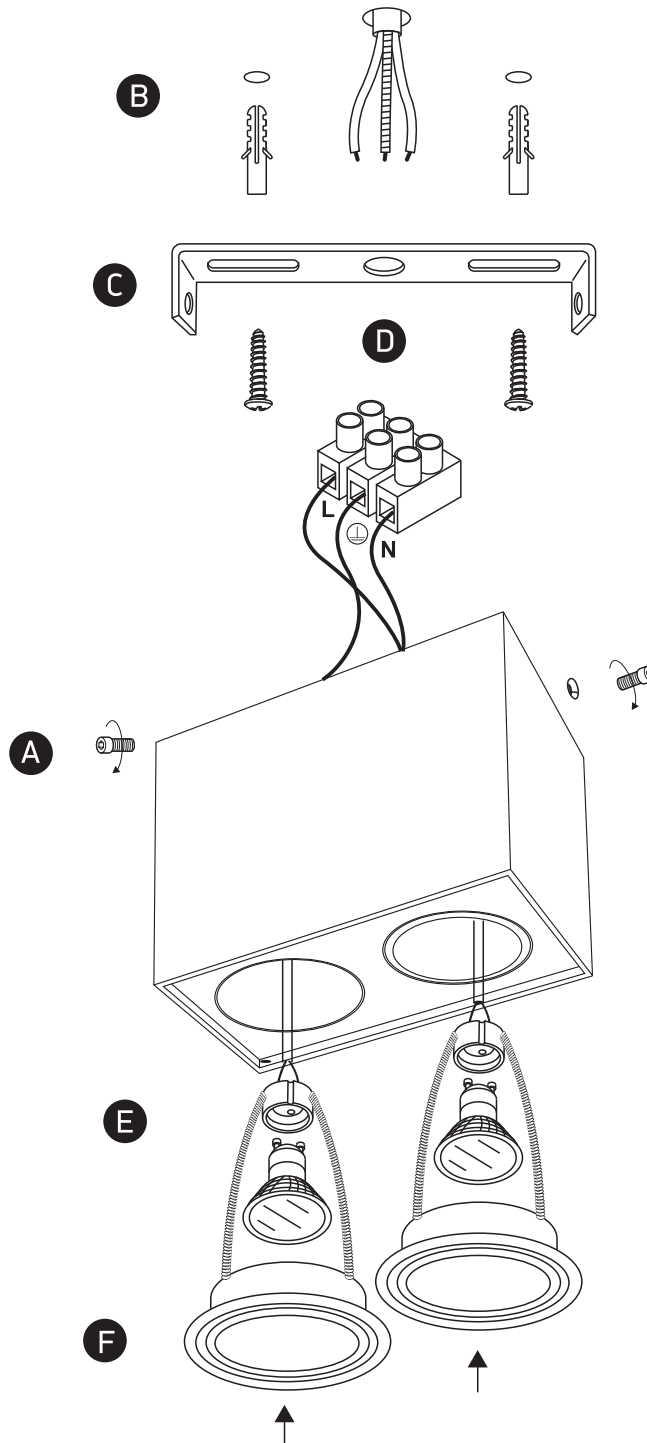

INSTALLATION MANUAL

12205YA

100-240V | MR16 | GU10 | 2x10W | IP20 | Aluminium | Adjustable

one
LIGHT

Warnings:

1. Make sure that the product is installed properly before connecting to electricity.
2. Do not cover the fitting.
3. Maintenance and installation should only be carried out by a professional electrician.