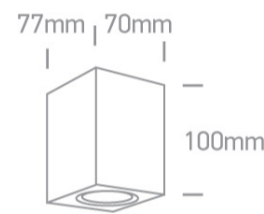

12 Wall & Ceiling>The GU10 Outdoor Cube Lights Die cast

67426/B

10W MR16 GU10 Outdoor Cube Lights.

Complies with standard EN60598-1 and any other specific standards

Downloads

Dimensions

Physical Specification

Item Group	12 Wall & Ceiling
Family	The GU10 Outdoor Cube Lights Die cast
Order Code	67426/B
Colour	Black
Material	Die Cast
Shape	Rectangular
Length	70mm
Width	77mm
Height	100mm
Surface Wall	Yes
Indoor	Yes
Outdoor	Yes