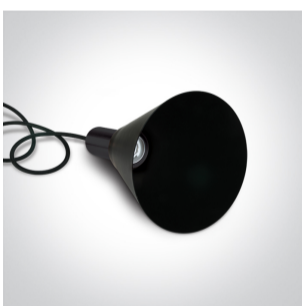

15 Pendants > E27 Round Pendants

63122B/B

3x10W E27 pendant.

Complies with standard EN60598-1 and any other specific standards.

Downloads

Dimensions

Gallery

Physical Specification

Item Group	15 Pendants
Family	E27 Round Pendants
Order Code	63122B/B
Colour	Black
Material	Aluminium
Shape	Circular
Height	228mm

Diameter	153mm
Suspended Ceiling	Yes
Indoor	Yes
Adjustable	No

Electrical Characteristics