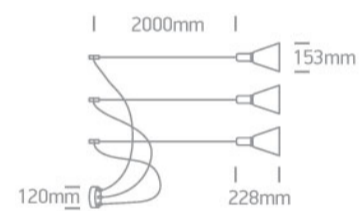

15 Pendants > E27 Round Pendants

63122B/B

3x10W E27 pendant.

Complies with standard EN60598-1 and any other specific standards.

Downloads

Dimensions

Gallery

Physical Specification

Item Group	15 Pendants
Family	E27 Round Pendants
Order Code	63122B/B
Colour	Black
Material	Aluminium
Shape	Circular
Height	228mm

Diameter	153mm
Suspended Ceiling	Yes
Indoor	Yes
Adjustable	No

Electrical Characteristics