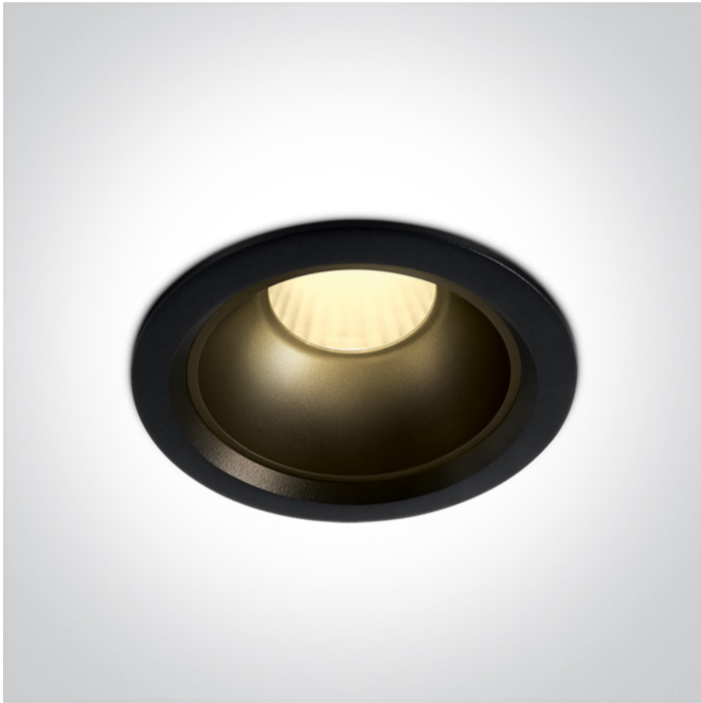

02 Recessed Spots Fixed LED>The Retro Dark Light Range

10120Z/B/W

20W Recessed Dark Light LED spot with black and brass reflector, IP20.

Supplied with Black & Brass reflectors.

Complete with 500mA driver.

Complies with standard EN60598-1 and any other specific standards.

Downloads

Dimensions

Gallery

Physical Specification

| | |
|------------|-----------------------------|
| Item Group | 02 Recessed Spots Fixed LED |
| Family | The Retro Dark Light Range |
| Order Code | 10120Z/B/W |
| Colour | Black |
| Material | Die Cast + Plastic |
| Shape | Circular |
| Height | 85mm |