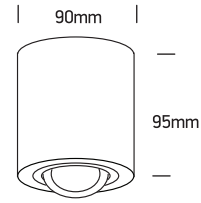

# INSTALLATION MANUAL

12105AB

100-240V | MR16 | GU10 | 10W | IP20 | Aluminium | Adjustable