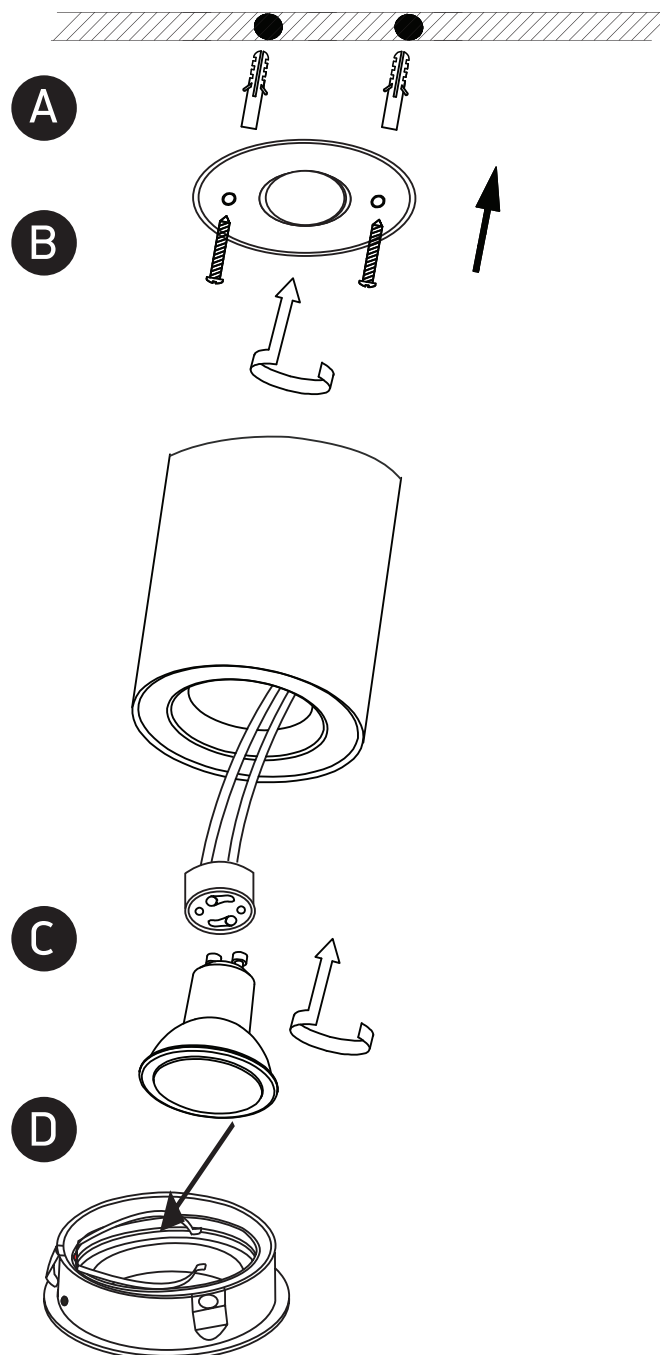

# INSTALLATION MANUAL

12105AB

100-240V | MR16 | GU10 | 10W | IP20 | Aluminium | Adjustable

## Warnings:

1. Make sure that the product is installed properly before connecting to electricity.
2. Do not cover the fitting.
3. Maintenance and installation should only be carried out by a professional electrician.