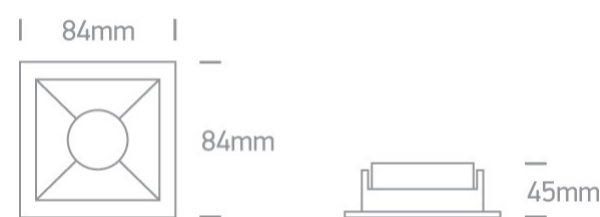

01 Recessed Spots Fixed > The Chill Out Range Square

50105M/B/W

Black Body White Reflector Dark Light Recessed MR16 spot with GU10 lampholder.

Complies with standard EN60598-1 and any other specific standards.

Downloads

Dimensions

Physical Specification

Product Type	Fitting
Item Group	01 Recessed Spots Fixed
Family	The Chill Out Range Square
Order Code	50105M/B/W
Colour	Black-White
Material	Aluminium
Shape	Rectangular
Length	84mm
Width	84mm
Height	45mm
Cutout Hole Width	76mm
Cutout Hole Length	76mm

Recessed Ceiling	Yes
Depth Required	130mm
Indoor	Yes

Electrical Characteristics

Gear	No
------	----

Fitting + Driver

Input Voltage	100-240V
50 Hz	Yes
60 Hz	Yes
Safety Class	
Power(Watts)	10W
IP Rating	IP20
Light Source	Replaceable lamp
Lamp Holder	GU10
Number of Lamps	1
Dimmable	N/A
Cable Length	15cm
F Mark	

Illumination Data

Illumination Diagram	
Dark Light	Yes

Packing Info

Box Length	10cm
Box Width	10cm
Box Height	10cm
Box Weight	0,183kg

Pcs/Carton

50

Barcode

5291889053194