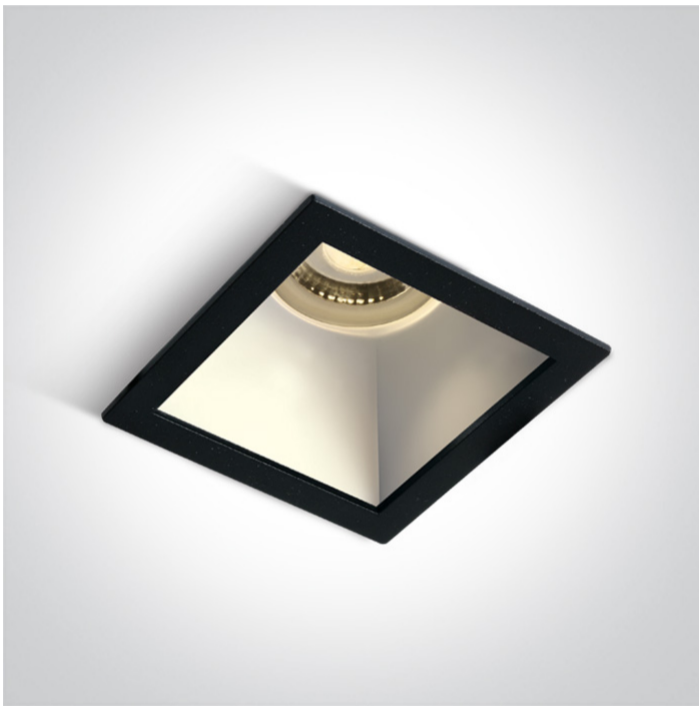

01 Recessed Spots Fixed > The Chill Out Range Square

50105M/B/W

Black Body White Reflector Dark Light Recessed MR16 spot with GU10 lampholder.

Complies with standard EN60598-1 and any other specific standards.

Downloads

Dimensions

Physical Specification

Product Type	Fitting
Item Group	01 Recessed Spots Fixed
Family	The Chill Out Range Square
Order Code	50105M/B/W
Colour	Black-White
Material	Aluminium
Shape	Rectangular
Length	84mm
Width	84mm
Height	45mm
Cutout Hole Width	76mm
Cutout Hole Length	76mm

Recessed Ceiling	Yes
Depth Required	130mm
Indoor	Yes

Electrical Characteristics

Gear	No
------	----

Fitting + Driver

Input Voltage	100-240V
50 Hz	Yes
60 Hz	Yes
Safety Class	
Power(Watts)	10W
IP Rating	IP20
Light Source	Replaceable lamp
Lamp Holder	GU10
Number of Lamps	1
Dimmable	N/A
Cable Length	15cm
F Mark	