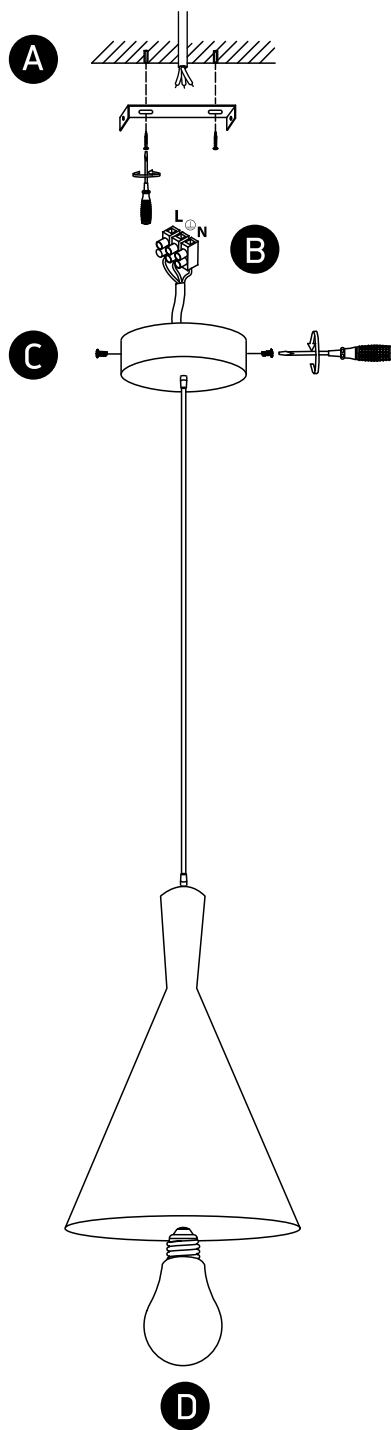

INSTALLATION MANUAL

63040

100-240V | E27 | 12W | IP20 | Aluminium

one
LIGHT

Warnings:

1. Fix the base on the ceiling.
2. Make sure that the product is installed properly before connecting to electricity.
3. Connect the AC power cable as shown in the above diagram.
4. Do not cover the fitting.
5. Maintenance and installation should only be carried out by a professional electrician.