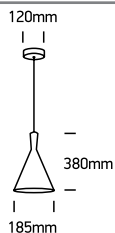

INSTALLATION MANUAL

63040

100-240V | E27 | 12W | IP20 | Aluminium

one
LIGHT

Warnings:

1. Fix the base on the ceiling.
2. Make sure that the product is installed properly before connecting to electricity.
3. Connect the AC power cable as shown in the above diagram.
4. Do not cover the fitting.
5. Maintenance and installation should only be carried out by a professional electrician.