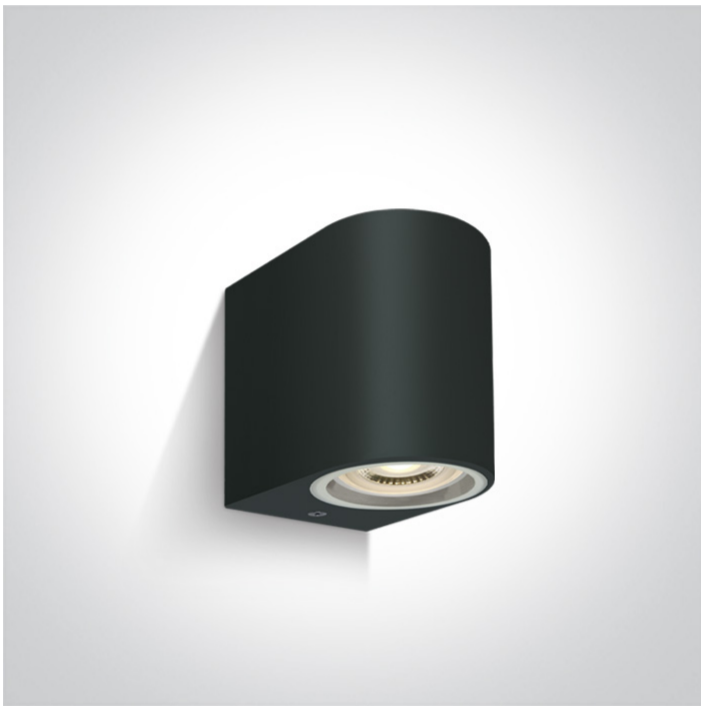

New 2022 Edition 3>Wall & Ceiling

67142F/B

GU10 ceiling cylinder, IP65.

Complies with standard EN60598-1 and any other specific standards.

Downloads

Dimensions

Physical Specification

Item Group	New 2022 Edition 3
Family	Wall & Ceiling
Order Code	67142F/B
Colour	Black
Material	ABS
Diffuser Material	PC
Shape	Rectangular
Length	70mm
Width	90mm
Height	90mm
Surface Ceiling	Yes
Indoor	Yes

Power(Watts)	6W
--------------	----

IP Rating	IP65
-----------	------

Light Source	Replaceable lamp
--------------	------------------

Lamp Holder	GU10
-------------	------

Number of Lamps	1
-----------------	---