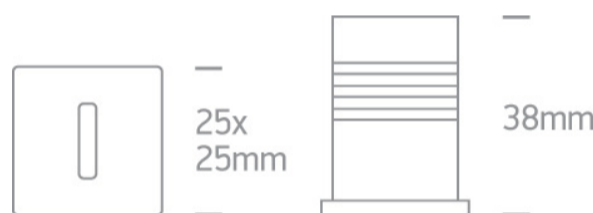

19 Wall Recessed & Inground > Indoor Decorative Wall Recessed

68004B/B/W

1W Wall Recessed LED Dark Light, IP20.

Requires 350mA driver.

Driver can not pass through cutout hole.

Complies with standard EN60598-1 and any other specific standards.

Downloads

Dimensions

Must be ordered separately

89004

Physical Specification

Item Group	19 Wall Recessed & Inground
Family	Indoor Decorative Wall Recessed
Order Code	68004B/B/W
Colour	Black
Material	Die Cast
Shape	Rectangular

Length	25mm
Width	25mm
Height	35mm
Cutout Hole Diameter	20mm
Recessed wall	Yes
Depth Required	50mm
Indoor	Yes
Adjustable	No

Electrical Characteristics

Fitting

Input Type	Constant Current
Input Current	350mA
Safety Class	
Power(Watts)	1W
IP Rating	IP20
Light Source	LED built in
LED Brand	Cree
Cable Length	40cm
F Mark	

Illumination Data

Colour Temperature	3000K
Lumen Output	50lm
Light Efficiency	50lm/W
CRI	80
Illumination Diagram	
Dark Light	Yes

Packing Info

Box Length	5cm
Box Width	5cm
Box Height	4cm
Pcs/Carton	100
Barcode	5291889061847
HS Code	9405409900