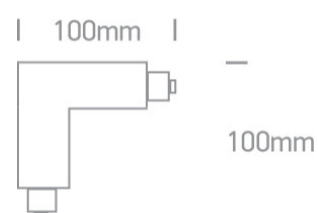

## 41012A/B/R

16A Black Corner Right for track 40003A.

### Dimensions

### Physical Specification

Item Group	10 Tracks & Magnetic
Family	Square Track Accessories
Order Code	41012A/B/R
Colour	Black
Material	Plastic
Shape	Rectangular
Length	100mm

Height	100mm
Track mounted	Yes
Indoor	Yes
Adjustable	No