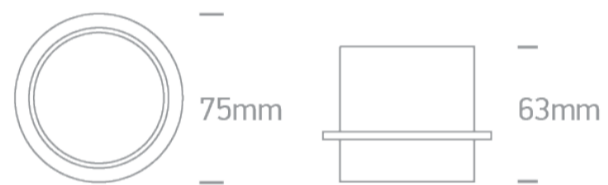

New 2025 Edition 2 > Recessed Spots Fixed

10105Y/B

Dark Light Recessed MR16 spot with GU10 lampholder.

Complies with standard EN60598-1 and any other specific standards.

Downloads

Dimensions

Physical Specification

Item Group	New 2025 Edition 2
Family	Recessed Spots Fixed
Order Code	10105Y/B
Colour	Black
Material	Aluminium
Shape	Circular
Height	63mm
Diameter	75mm
Cutout Hole Diameter	68mm
Recessed Ceiling	Yes
Depth Required	120mm
Indoor	Yes