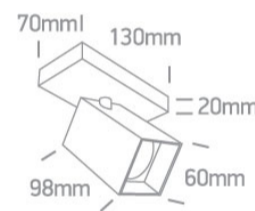

New 2022 Edition 3>Wall & Ceiling

65105NB/B

10W Retro surface wall and ceiling decorative MR16 GU10 Spot.

Complies with standard EN60598-1 and any other specific standards.

Downloads

Dimensions

Physical Specification

Item Group	New 2022 Edition 3
Family	Wall & Ceiling
Order Code	65105NB/B
Colour	Black
Material	Aluminium
Shape	Rectangular
Length	130mm
Width	70mm
Height	20mm
Surface Ceiling	Yes
Surface Wall	Yes
Indoor	Yes

Adjustable

2 Directions

Electrical Characteristics

Gear

No

Fitting + Driver

Input Voltage

100-240V