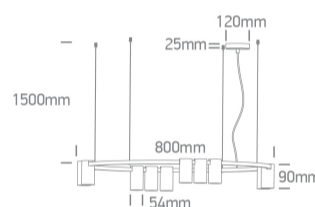

New 2025 Edition 2>Pendants

63146C/B

10x7W GU10 pendant.

Complies with standard EN60598-1 and any other specific standards.

Downloads

Dimensions

Physical Specification

Item Group	New 2025 Edition 2
Family	Pendants
Order Code	63146C/B
Colour	Black
Material	Aluminium
Shape	Circular
Height	1500mm
Diameter	800mm
Suspended Ceiling	Yes
Indoor	Yes
Adjustable	No

Gear	No
Fitting + Driver	
Input Voltage	100-240V
50 Hz	Yes
60 Hz	Yes
Safety Class	
Power(Watts)	10x7W
IP Rating	IP20
Light Source	Replaceable lamp
Lamp Holder	GU10
Number of Lamps	10
Dimmable	N/A
F Mark	