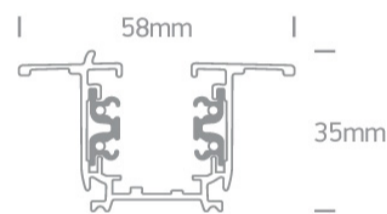

10 Tracks & Magnetic > Square Track Recessed

40003R/W

3-Phase 16A recessed track for commercial applications.

Complies with standard EN60598-1 and any other specific standards.

Downloads

Dimensions

Accessories

41034R

Physical Specification

Item Group	10 Tracks & Magnetic
Family	Square Track Recessed
Order Code	40003R/W
Colour	White
Material	Aluminium
Shape	Rectangular

Length	3000mm
Width	58mm
Height	35mm
Cutout Hole Width	40mm
Cutout Hole Length	3000mm
Recessed Ceiling	Yes
Depth Required	35mm
Indoor	Yes
Adjustable	No

Packing Info

Box Weight	2.900kg
Pcs/Carton	6
Barcode	5291889023425
HS Code	9405990090

Certification & Warranty

Warranty	5 Years
Weee Directive	Yes

switch to
one light!

one
LIGHT