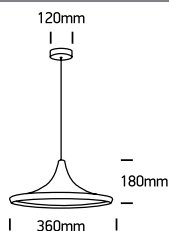

INSTALLATION MANUAL

63042

100-240V | E27 | 12W | IP20 | Aluminium

one
LIGHT

Warnings:

1. Fix the base on the ceiling.
2. Make sure that the product is installed properly before connecting to electricity.
3. Connect the AC power cable as shown in the above diagram.
4. Do not cover the fitting.
5. Maintenance and installation should only be carried out by a professional electrician.