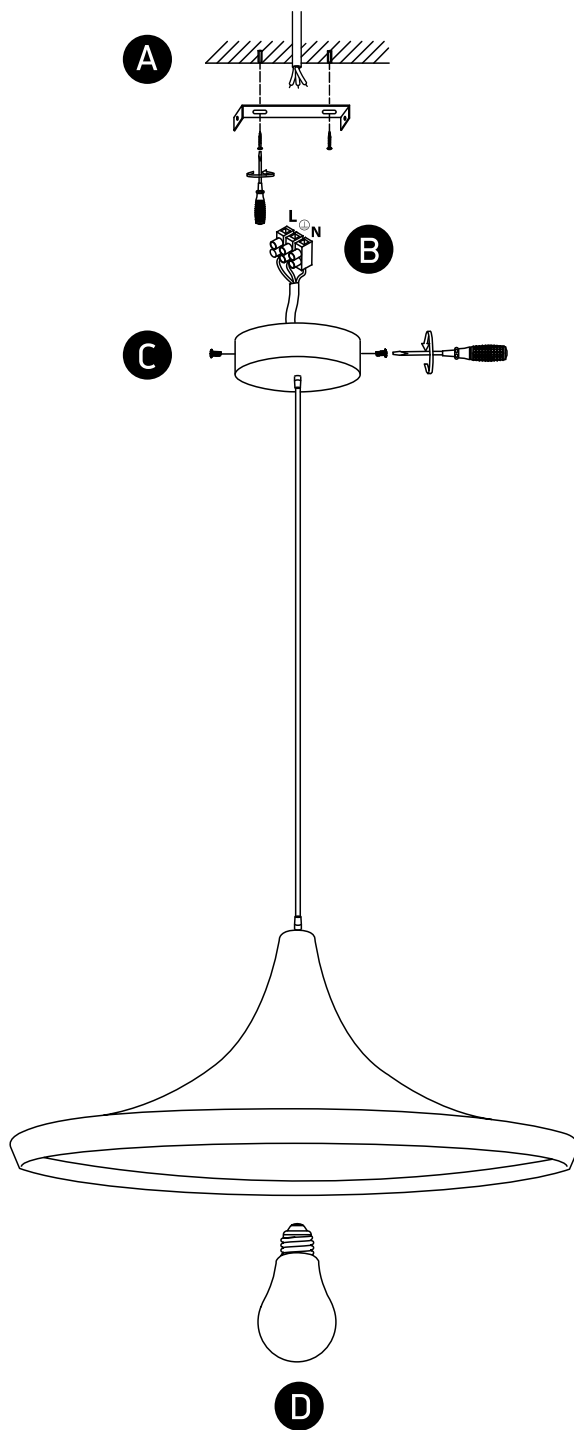

INSTALLATION MANUAL

63042

100-240V | E27 | 12W | IP20 | Aluminium

one
LIGHT

Warnings:

1. Fix the base on the ceiling.
2. Make sure that the product is installed properly before connecting to electricity.
3. Connect the AC power cable as shown in the above diagram.
4. Do not cover the fitting.
5. Maintenance and installation should only be carried out by a professional electrician.