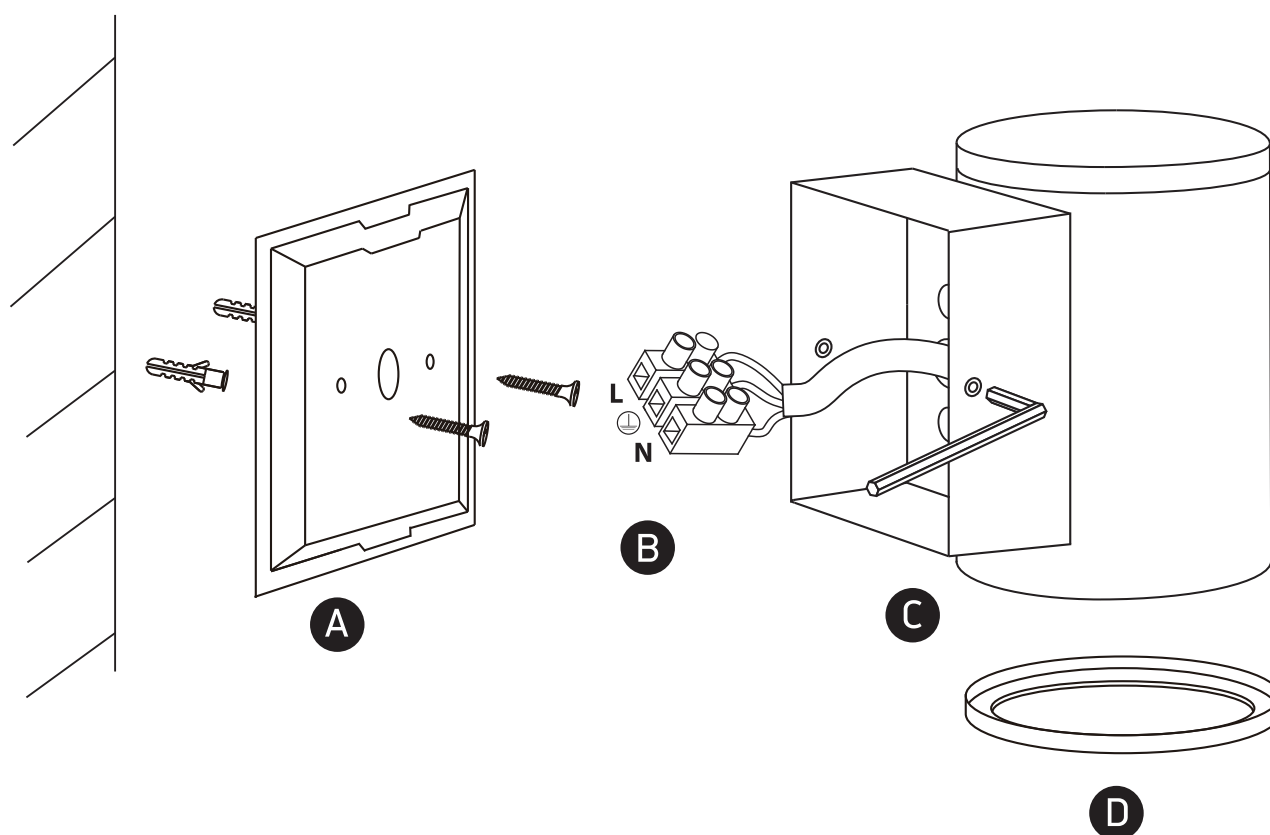

INSTALLATION MANUAL

67400A

100-240V | MR16 | GU10 | 35W | IP54 | Die cast

Warnings:

1. Make sure that the product is installed properly before connecting to electricity.
2. Do not cover the fitting.
3. Maintenance and installation should only be carried out by a professional electrician.