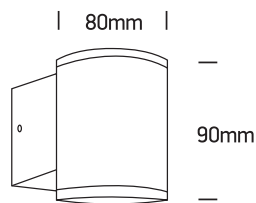

INSTALLATION MANUAL

67400A

100-240V | MR16 | GU10 | 35W | IP54 | Die cast

Warnings:

1. Make sure that the product is installed properly before connecting to electricity.
2. Do not cover the fitting.
3. Maintenance and installation should only be carried out by a professional electrician.