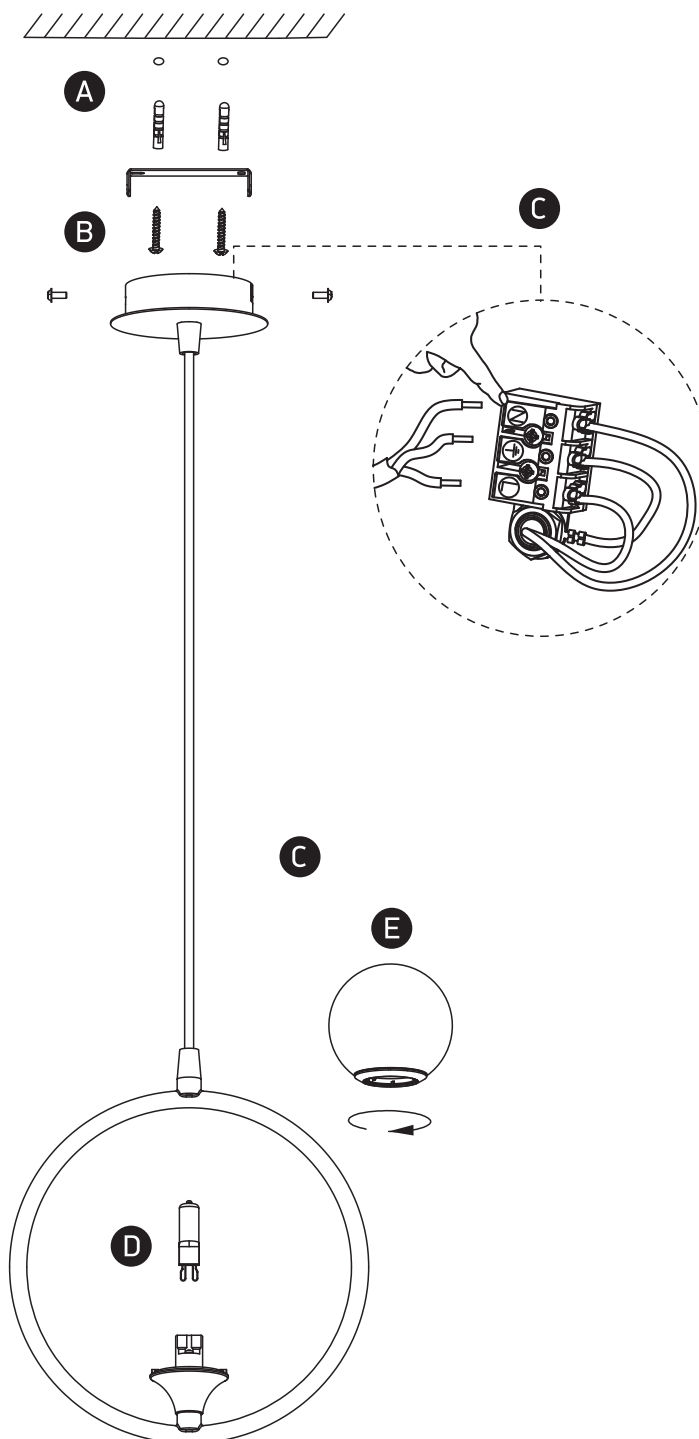

INSTALLATION MANUAL

63116

100-240V | G9 | 9W | IP20 | Steel

Warnings:

1. Make sure that the product is installed properly before connecting to electricity.
2. Do not cover the fitting.
3. Maintenance and installation should only be carried out by a professional electrician.