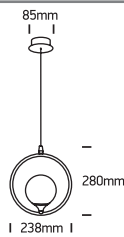

INSTALLATION MANUAL

63116

100-240V | G9 | 9W | IP20 | Steel

Warnings:

1. Make sure that the product is installed properly before connecting to electricity.
2. Do not cover the fitting.
3. Maintenance and installation should only be carried out by a professional electrician.