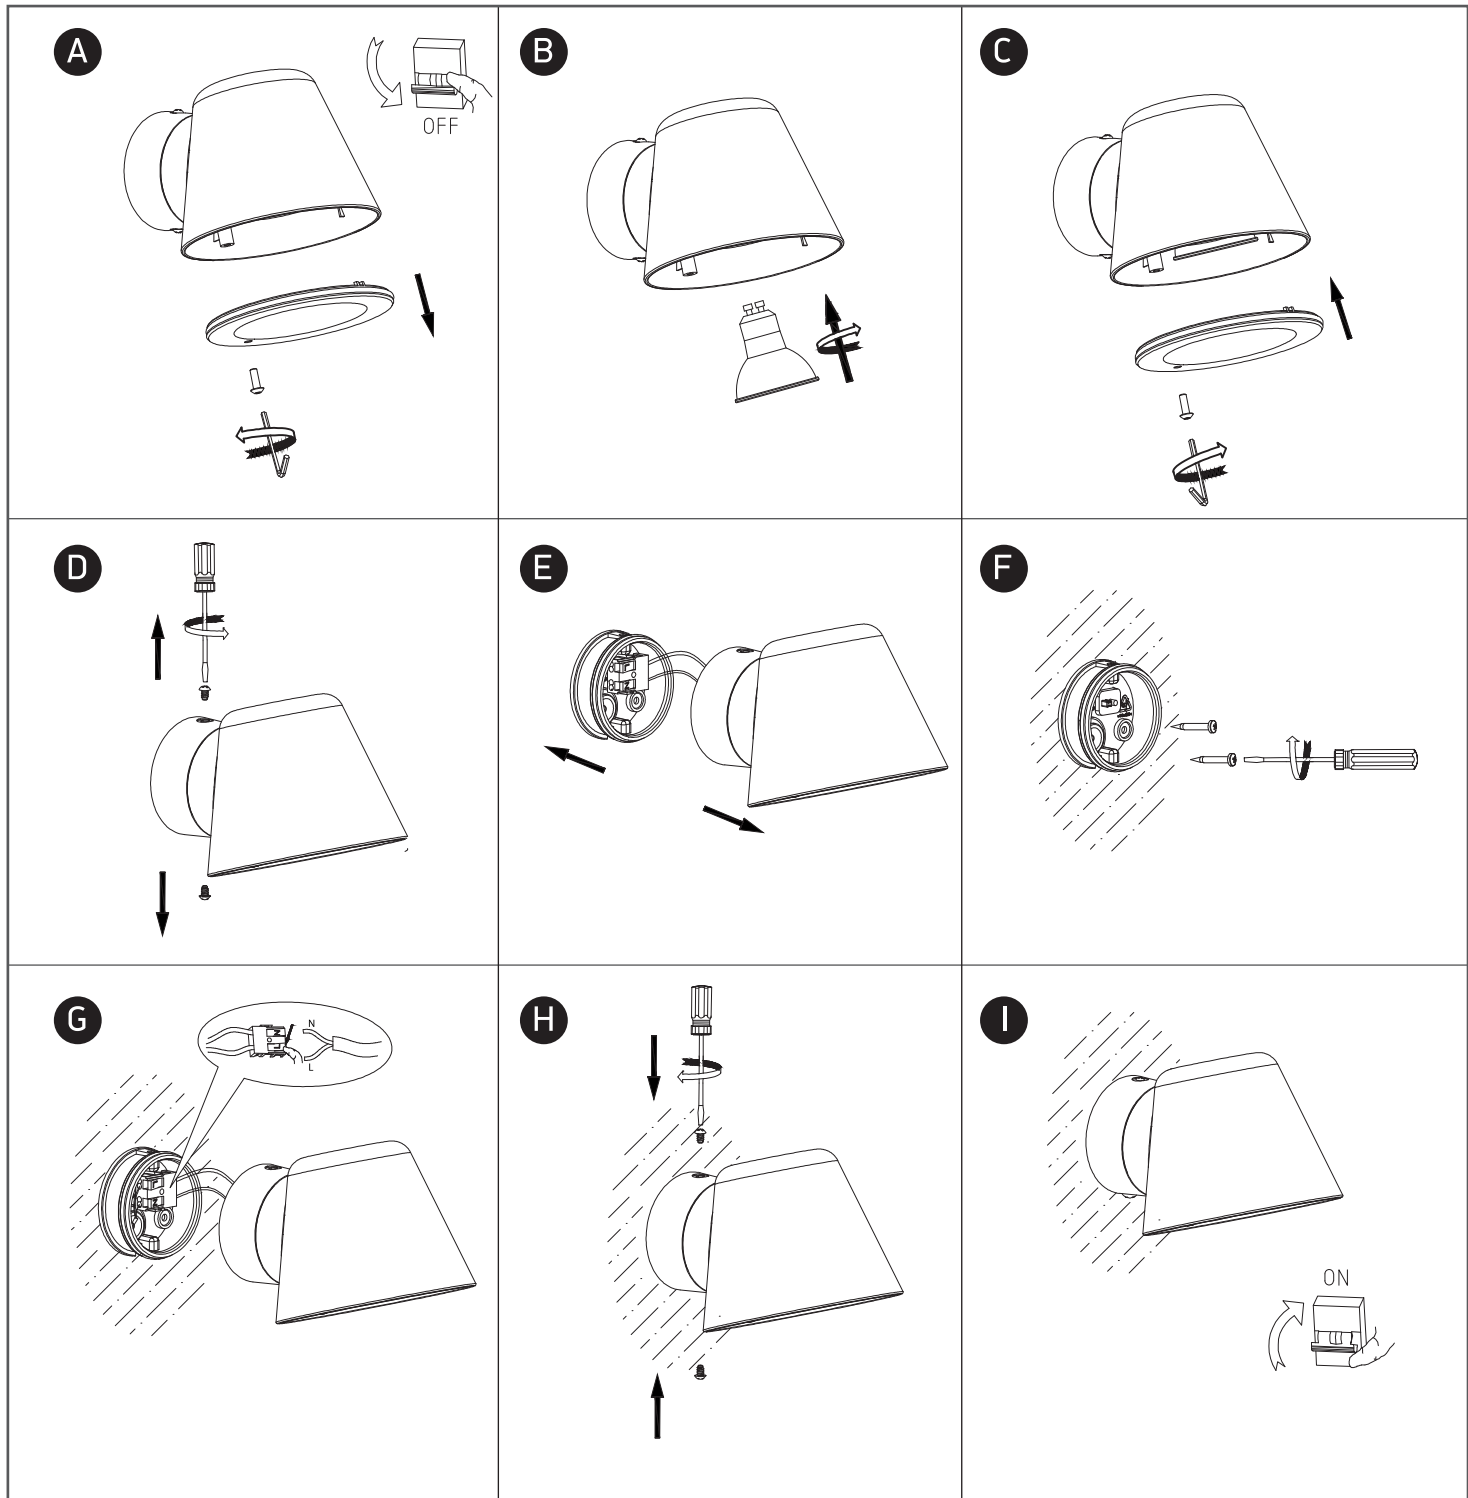

INSTALLATION MANUAL

67534A

100-240V | MR16 | GU10 | 6W | IP65 | ABS + PC

Warnings:

1. Make sure that the product is installed properly before connecting to electricity.
2. Do not cover the fitting.
3. Maintenance and installation should only be carried out by a professional electrician.