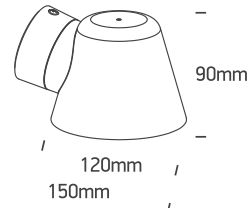

INSTALLATION MANUAL

67534A

100-240V | MR16 | GU10 | 6W | IP65 | ABS + PC

Warnings:

1. Make sure that the product is installed properly before connecting to electricity.
2. Do not cover the fitting.
3. Maintenance and installation should only be carried out by a professional electrician.