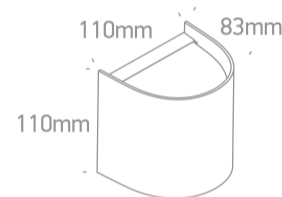

New 2023 Edition 3>Wall & Ceiling

67536A/W

6W MR16 GU10 wall mounted decorative light.

Complies with standard EN60598-1 and any other specific standards.

Downloads

Dimensions

Physical Specification

Item Group	New 2023 Edition 3
Family	Wall & Ceiling
Order Code	67536A/W
Colour	White
Material	ABS + PC
Shape	Rectangular
Length	110mm
Width	83mm
Height	110mm
Surface Wall	Yes
Indoor	Yes
Outdoor	Yes