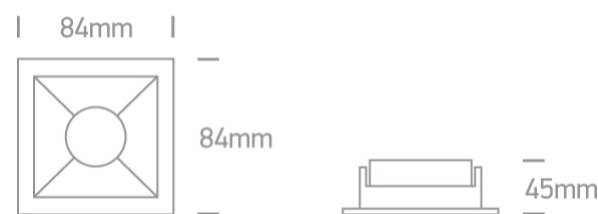

## 50105M/B/B

Black Body Black Reflector Dark Light Recessed MR16 spot with GU10 lampholder.

Complies with standard EN60598-1 and any other specific standards.

### Dimensions

### Physical Specification

Product Type	Fitting
Item Group	01 Recessed Spots Fixed
Family	The Chill Out Range Square
Order Code	50105M/B/B
Colour	Black
Material	Aluminium
Shape	Rectangular
Length	84mm
Width	84mm
Height	45mm
Cutout Hole Width	76mm
Cutout Hole Length	76mm