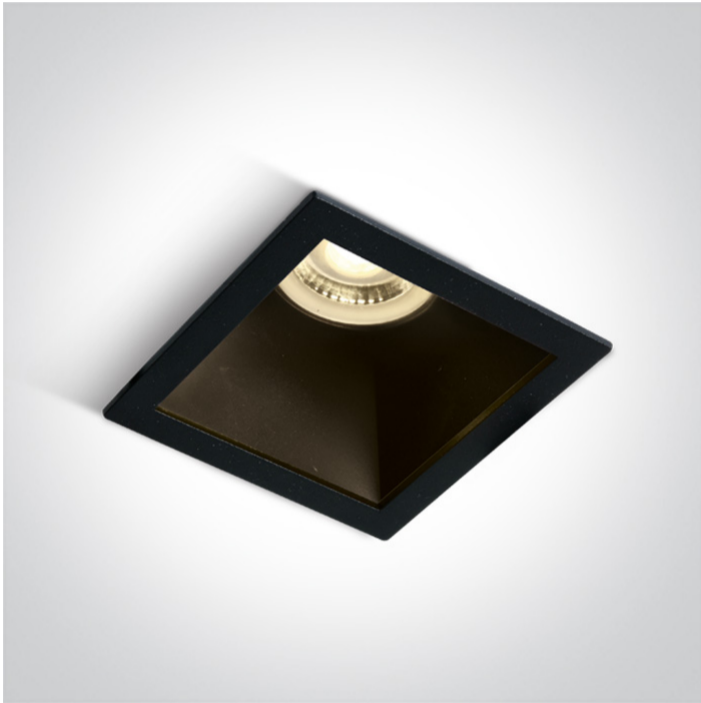

01 Recessed Spots Fixed > The Chill Out Range Square

## 50105M/B/B

Black Body Black Reflector Dark Light Recessed MR16 spot with GU10 lampholder.

Complies with standard EN60598-1 and any other specific standards.