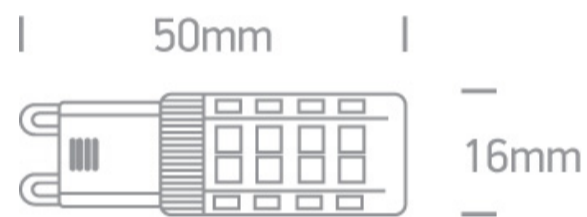

25 Lamps>G9 LED Dimmable & CCT Variable

7103ALGD/W

Triac dimmable SMD LED G9 3,5W 230V AC lamp.

Suitable for residential and commercial applications.

Complies with standard EN62560 and any other specific standards.

Downloads

Dimensions

Gallery

Physical Specification

Item Group

25 Lamps

Family

G9 LED Dimmable & CCT Variable

Order Code

7103ALGD/W

Shape

Circular

Height

50mm

Diameter

16mm

Illumination Data

Colour Temperature	3000K
Lumen Output	300lm
Light Efficiency	85,71lm/W
CRI	80
Illumination Diagram	

Packing Info

Box Length	2cm
Box Width	2cm
Box Height	6,2cm
Box Weight	0,01Kg
Pcs/Carton	100