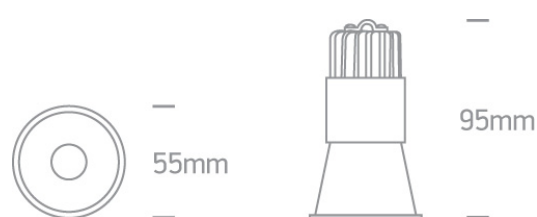

02 Recessed Spots Fixed LED>The Dark Light Pro Range Aluminium

10105FD/W/W

5W COB LED recessed spot, IP20, for general lighting applications.

Supplied with non-dimmable LED driver.

Complies with standard EN60598-1 and any other specific standards.

Downloads

Dimensions

Gallery

Physical Specification

Item Group	02 Recessed Spots Fixed LED
Family	The Dark Light Pro Range Aluminium
Order Code	10105FD/W/W
Colour	White
Material	Aluminium
Shape	Circular
Height	95mm

Diameter	55mm
Cutout Hole Diameter	50mm
Recessed Ceiling	Yes
Depth Required	120mm
Indoor	Yes
Adjustable	No

Electrical Characteristics

Gear	External-Included
Fitting + Driver	
Input Voltage	220-240V
50 Hz	Yes
60 Hz	Yes
Safety Class	
Power(Watts)	5W
IP Rating	IP20
Light Source	LED built in
Dimmable	No
F Mark	

Illumination Data

Colour Temperature	3000K
Lumen Output	300lm
Light Efficiency	60lm/W
CRI	80
Beam Angle	24°
Illumination Diagram	
Dark Light	Yes

Packing Info

Box Length	9cm
Box Width	7cm

Box Height	12cm
Pcs/Carton	50
Barcode	5291889057345
HS Code	9405409900