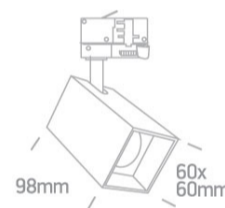

09 Track Lights>The Dark Light GU10 Range Square

65105NAT/W

10W Dark Light GU10 Track Spot.

Complies with standard EN60598-1 and any other specific standards.

Downloads

Dimensions

Related items

40001A/W

40002A/W

40003A/W

Physical Specification

Item Group	09 Track Lights
Family	The Dark Light GU10 Range Square
Order Code	65105NAT/W
Colour	White
Material	Aluminium
Shape	Rectangular
Length	60mm

Width	60mm
Height	98mm
Track mounted	Yes
Indoor	Yes
Adjustable	2 Directions