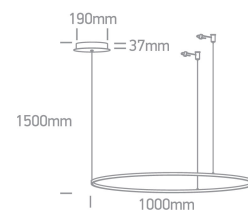

Downloads

Dimensions

Physical Specification

Item Group	New 2025 Edition 2
Family	Decorative
Order Code	63150/B/W
Colour	Black
Material	Aluminium
Shape	Circular
Height	1500mm
Diameter	1000mm
Suspended Ceiling	Yes
Indoor	Yes