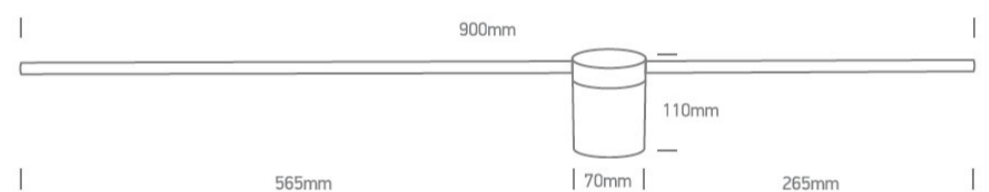

New 2025 Edition 2>Decorative

65148B/B/W

15W adjustable wall mounted light.

Complete with non-dimmable driver.

Complies with standard EN60598-1 and any other specific standards.

Downloads

Dimensions

Physical Specification

Item Group	New 2025 Edition 2
Family	Decorative
Order Code	65148B/B/W
Colour	Black
Material	Aluminium
Shape	Rectangular
Length	900mm
Width	70mm
Height	110mm
Surface Wall	Yes
Indoor	Yes
Adjustable	1 Direction