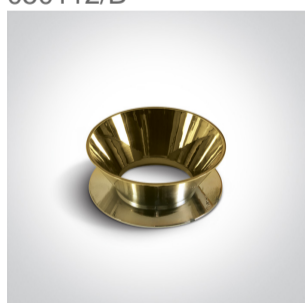

13 Wall & Ceiling>The Chill Out Cylinder GU10

12105M/W

10W MR16 GU10 White cylinder downlight.

Reflector must be ordered separately.

Complies with standard EN60598-1 and any other specific standards.

Downloads

Dimensions

Must be ordered separately

050112/ABS

050112/B

050112/BS

050112/CU

050112/DC

050112/G

050112/GL

050112/W

Physical Specification

Item Group	13 Wall & Ceiling
Family	The Chill Out Cylinder GU10
Order Code	12105M/W
Colour	White
Material	Aluminium
Diffuser Material	Plastic
Shape	Circular
Height	135mm
Diameter	75mm
Surface Ceiling	Yes
Indoor	Yes
Adjustable	No