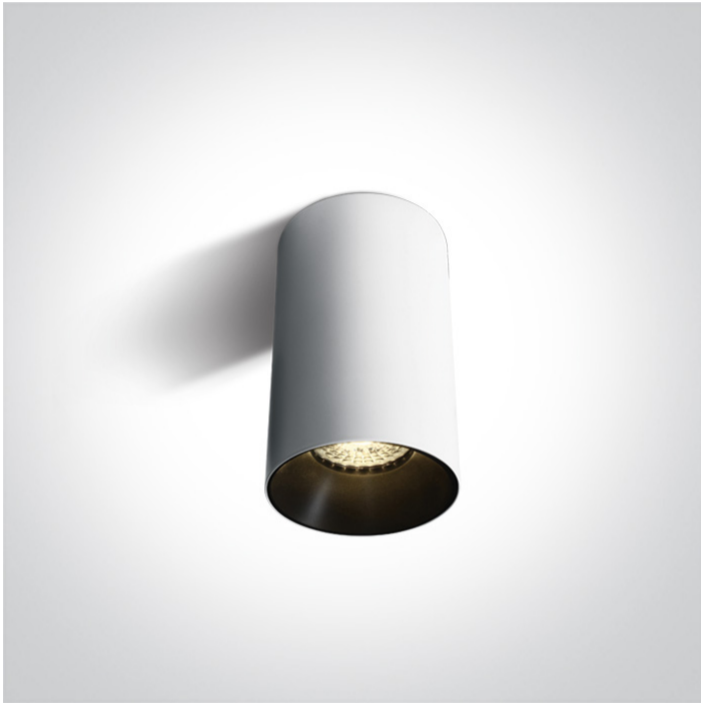

13 Wall & Ceiling>The Chill Out Cylinder GU10

12105M/W

10W MR16 GU10 White cylinder downlight.

Reflector must be ordered separately.

Complies with standard EN60598-1 and any other specific standards.

Downloads

Dimensions

Must be ordered separately

050112/ABS

050112/B

050112/BS

050112/CU

050112/DC

050112/G

050112/GL

050112/W

Physical Specification

Item Group	13 Wall & Ceiling
Family	The Chill Out Cylinder GU10
Order Code	12105M/W
Colour	White
Material	Aluminium
Diffuser Material	Plastic
Shape	Circular
Height	135mm
Diameter	75mm
Surface Ceiling	Yes
Indoor	Yes
Adjustable	No