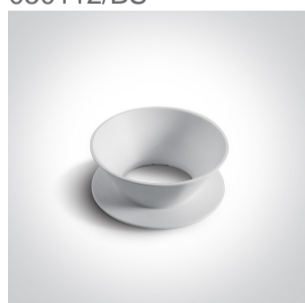

13 Wall & Ceiling>The Chill Out Cylinder GU10

12105M/W

10W MR16 GU10 White cylinder downlight.

Reflector must be ordered separately.

Complies with standard EN60598-1 and any other specific standards.

Downloads

Dimensions

Must be ordered separately

050112/ABS

050112/B

050112/BS

050112/CU

050112/DC

050112/G

050112/GL

050112/W

Physical Specification

Item Group	13 Wall & Ceiling
Family	The Chill Out Cylinder GU10
Order Code	12105M/W
Colour	White
Material	Aluminium
Diffuser Material	Plastic
Shape	Circular
Height	135mm
Diameter	75mm
Surface Ceiling	Yes
Indoor	Yes
Adjustable	No