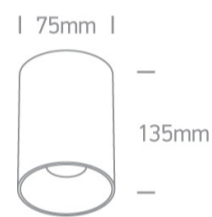

13 Wall & Ceiling>The Chill Out Cylinder GU10

12105M/W

10W MR16 GU10 White cylinder downlight.

Reflector must be ordered separately.

Complies with standard EN60598-1 and any other specific standards.

Downloads

Dimensions

Must be ordered separately

050112/ABS

050112/B

050112/BS

050112/CU

050112/DC

050112/G

050112/GL

050112/W

Physical Specification

Item Group	13 Wall & Ceiling
Family	The Chill Out Cylinder GU10
Order Code	12105M/W
Colour	White
Material	Aluminium
Diffuser Material	Plastic
Shape	Circular
Height	135mm
Diameter	75mm
Surface Ceiling	Yes
Indoor	Yes
Adjustable	No

Illumination Data

Illumination Diagram

Dark Light

Yes

Packing Info

Box Length

14cm

Box Width