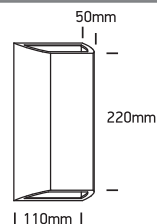

INSTALLATION MANUAL

67512

ecolight

80
CRI

230V | SMD 2835 | 8W | IP65 | ABS + PC
Complete with 200mA driver.

Warnings:

1. Make sure that the product is installed properly before connecting to electricity.
2. Do not cover the fitting.
3. Maintenance and installation should only be carried out by a professional electrician.