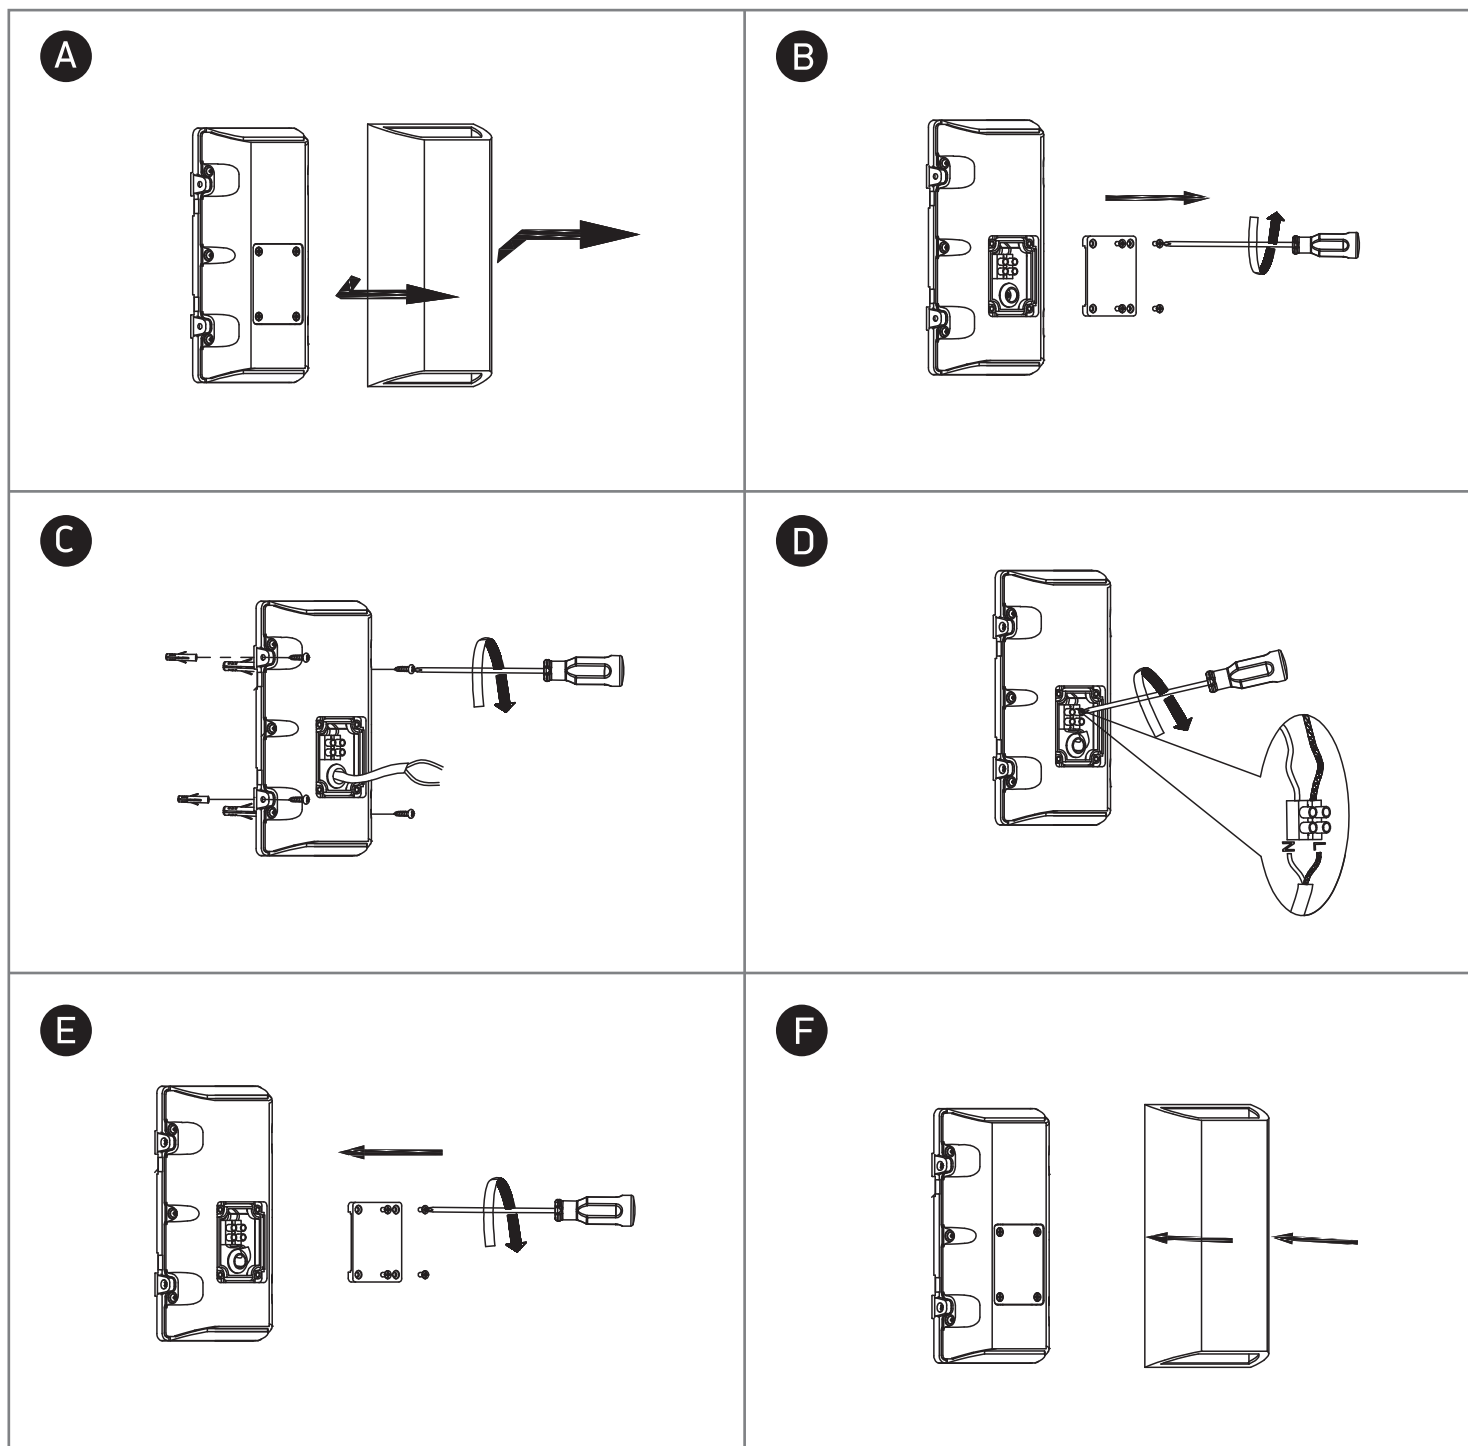

INSTALLATION MANUAL

67512

ecolight

80
CRI

230V | SMD 2835 | 8W | IP65 | ABS + PC
Complete with 200mA driver.

Warnings:

1. Make sure that the product is installed properly before connecting to electricity.
2. Do not cover the fitting.
3. Maintenance and installation should only be carried out by a professional electrician.