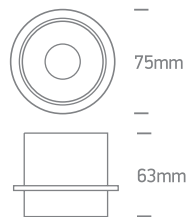

# INSTALLATION MANUAL

10105Y

100-240V | MR16 | GU10 | 10W | IP20 | Aluminium