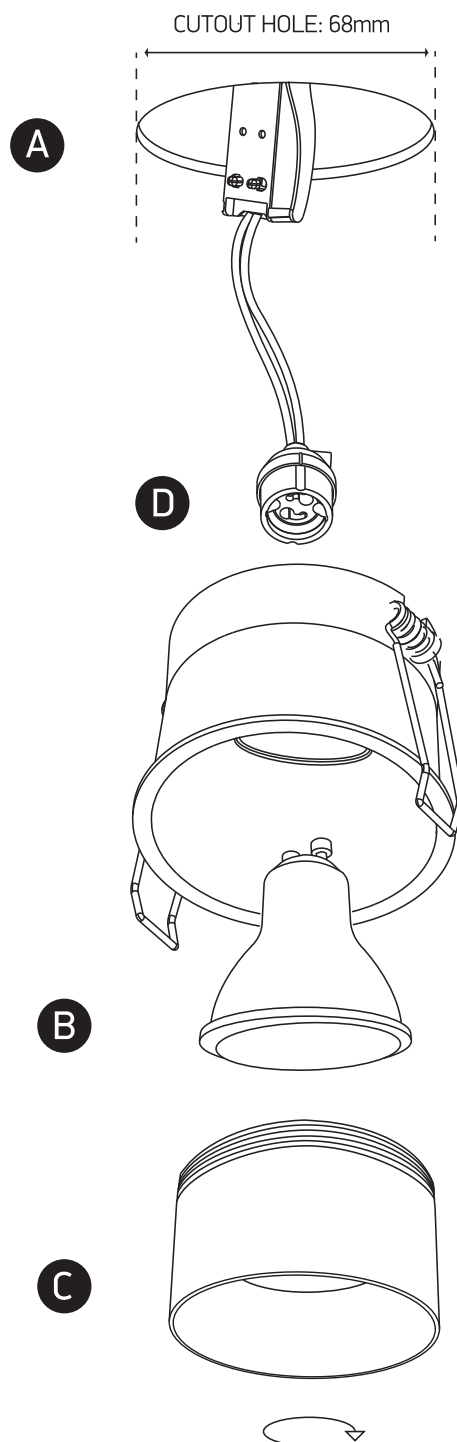

# INSTALLATION MANUAL

10105Y

100-240V | MR16 | GU10 | 10W | IP20 | Aluminium