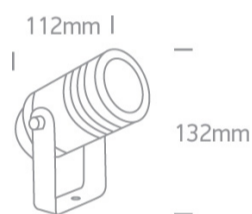

New 2022 Edition 3>Garden & Underwater

67198G/W

10W garden spot, MR16, GU10, IP65, supplied with spike, for garden illumination.

Complies with standard EN60598-1 and any other specific standards.

Downloads

Dimensions

Gallery

Physical Specification

Item Group	New 2022 Edition 3
Family	Garden & Underwater
Order Code	67198G/W
Colour	White
Material	Aluminium
Shape	Circular
Height	112mm

Diameter	132mm
Surface Ceiling	Yes
Surface Wall	Yes
Surface Floor/Ground	Yes
Outdoor	Yes
Adjustable	1 Direction

Electrical Characteristics

Gear	No
Fitting + Driver	
Input Voltage	100-240V
50 Hz	Yes
60 Hz	Yes
Safety Class	
Power(Watts)	10W
IP Rating	IP65
Light Source	Replaceable lamp
Number of Lamps	1
Dimmable	No
Cable Length	150cm
F Mark	

Illumination Data

Illumination Diagram	
----------------------	---

Packing Info

Box Length	11cm
Box Width	9cm
Box Height	19cm

Box Weight	0.658kg
Pcs/Carton	12
Barcode	5291889073741
HS Code	9405413990

Certification & Warranty