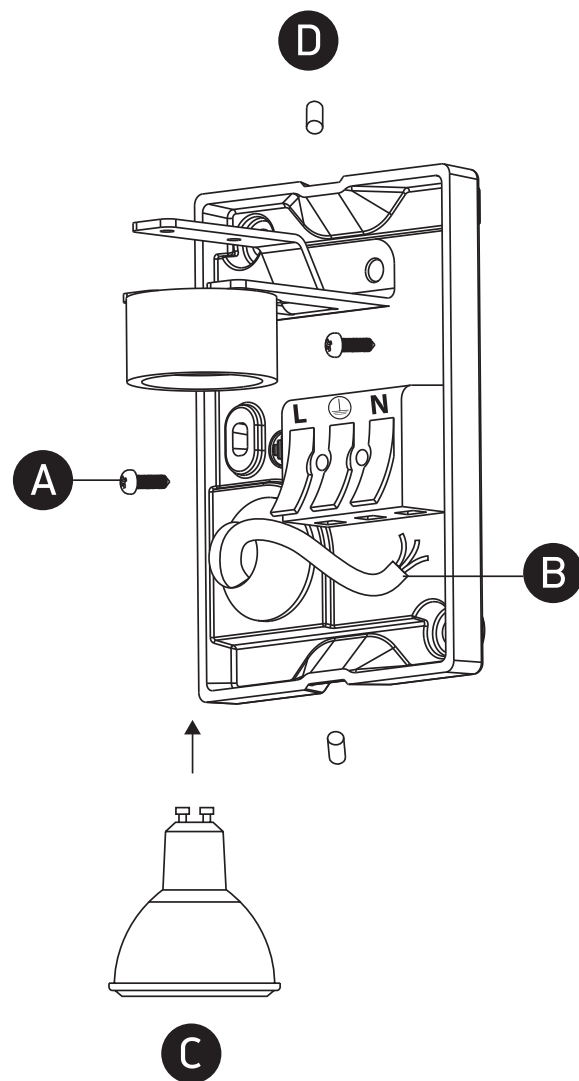

INSTALLATION MANUAL

67426

100-240V | MR16 | GU10 | 7W | IP65 | Die cast

one
LIGHT

Warnings:

1. Make sure that the product is installed properly before connecting to electricity.
2. Do not cover the fitting.
3. Maintenance and installation should only be carried out by a professional electrician.