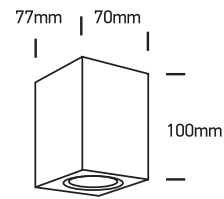

INSTALLATION MANUAL

67426

100-240V | MR16 | GU10 | 7W | IP65 | Die cast

one
LIGHT

Warnings:

1. Make sure that the product is installed properly before connecting to electricity.
2. Do not cover the fitting.
3. Maintenance and installation should only be carried out by a professional electrician.