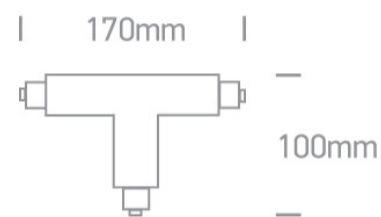

10 Tracks & Magnetic > Square Track Accessories

41016A/W

16A White T for track 40003A.

Downloads

Dimensions

Related items

40002A/W

40003A/W

Physical Specification

Item Group

10 Tracks & Magnetic

Family

Square Track Accessories

Order Code

41016A/W

Colour

White

Material

Plastic

Shape

Rectangular

Length

170mm

Height	100mm
Track mounted	Yes
Indoor	Yes
Adjustable	No