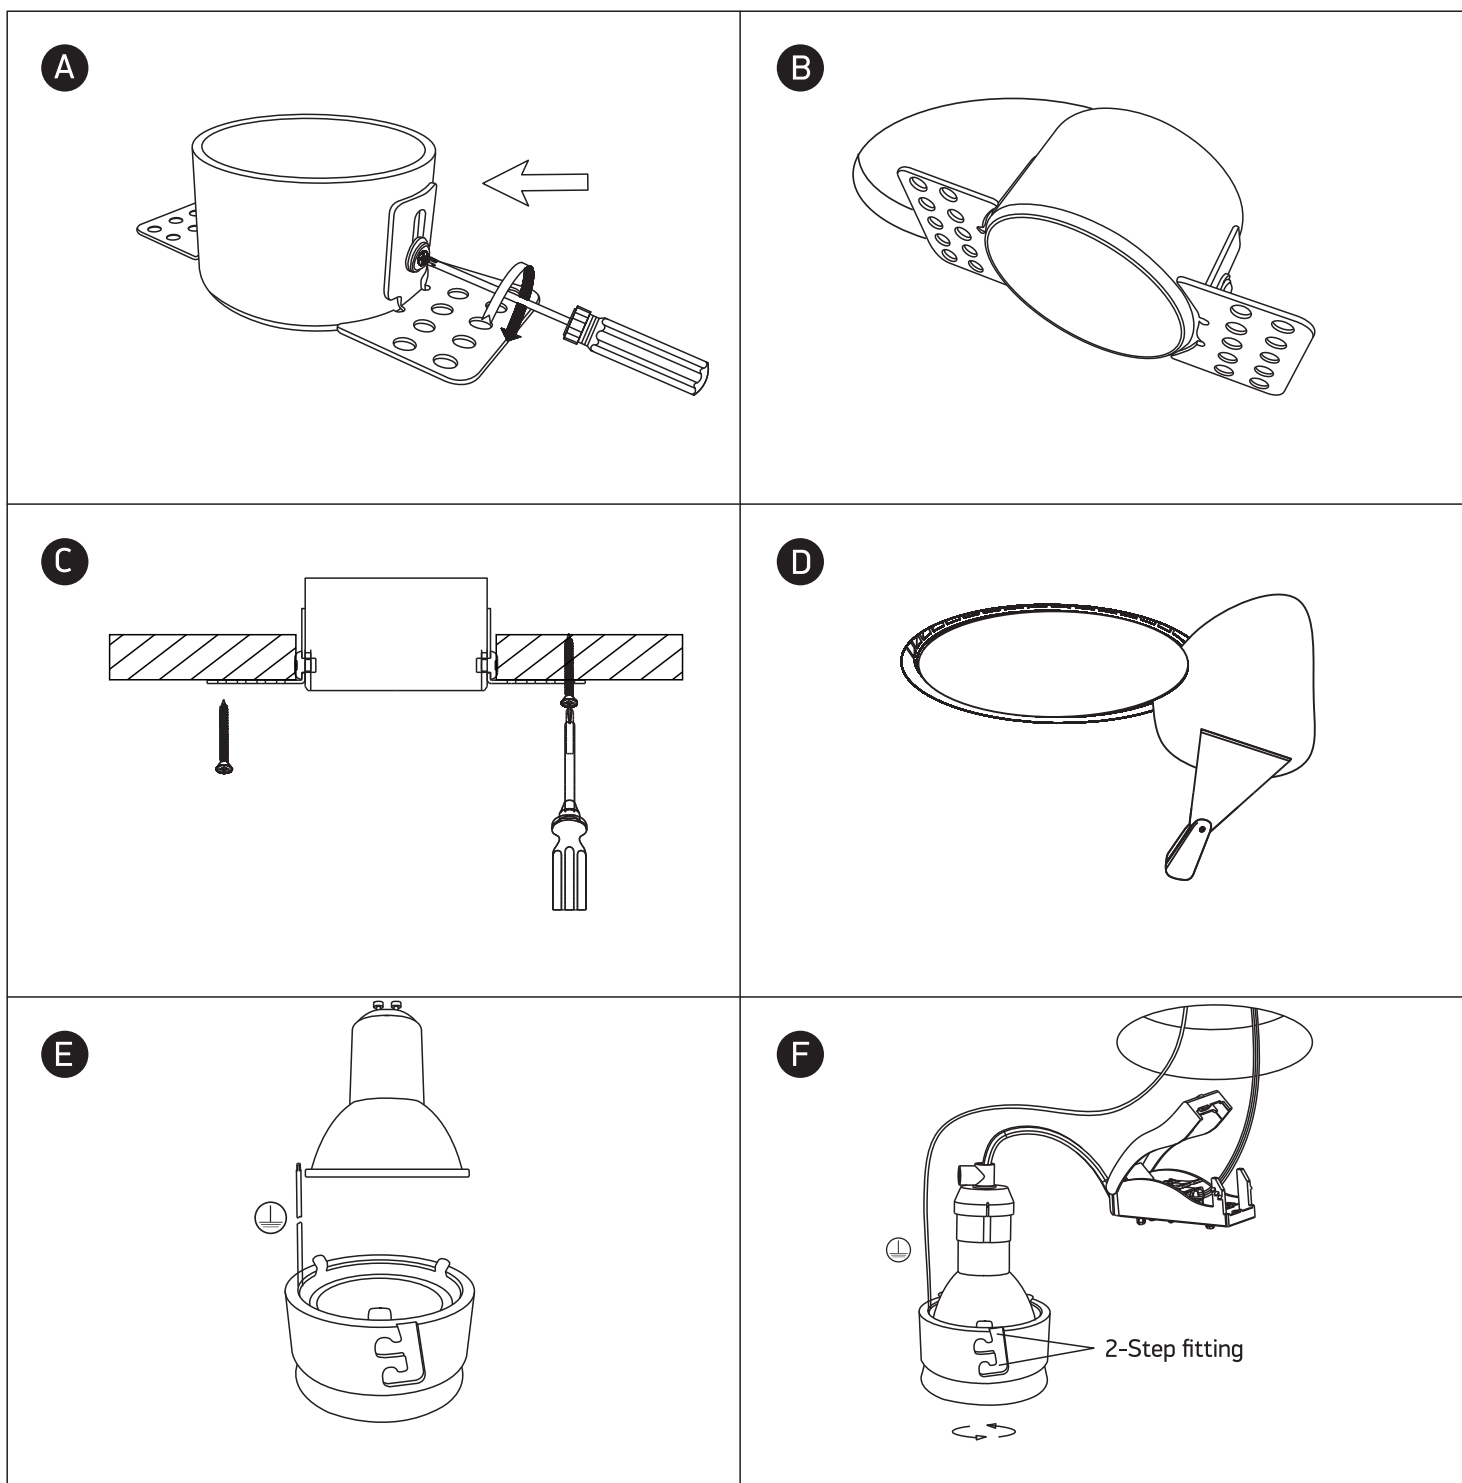

INSTALLATION MANUAL

10105TR

100-240V | MR16 | GU10 | 10W | IP20 | Trimless | Aluminium
2-Step fitting

Warnings:

1. Make sure that the product is installed properly before connecting to electricity.
2. Do not cover the fitting.
3. Maintenance and installation should only be carried out by a professional electrician.