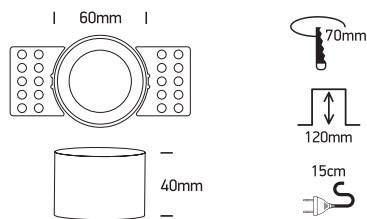

INSTALLATION MANUAL

10105TR

100-240V | MR16 | GU10 | 10W | IP20 | Trimless | Aluminium
2-Step fitting

Warnings:

1. Make sure that the product is installed properly before connecting to electricity.
2. Do not cover the fitting.
3. Maintenance and installation should only be carried out by a professional electrician.