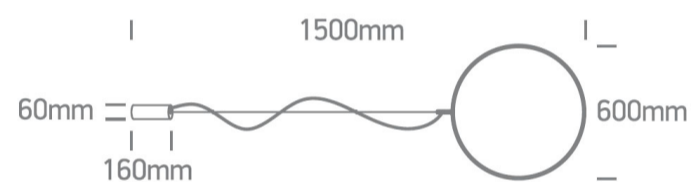

## 63152B/B/W

30W LED suspended light.

Complete with dimmable driver.

Complies with standard EN60598-1 and any other specific standards.

### Dimensions

### Physical Specification

Item Group	New 2025 Edition 2
Family	Decorative
Order Code	63152B/B/W
Colour	Black
Material	Aluminium
Shape	Circular
Diameter	600mm
Suspended Ceiling	Yes
Indoor	Yes