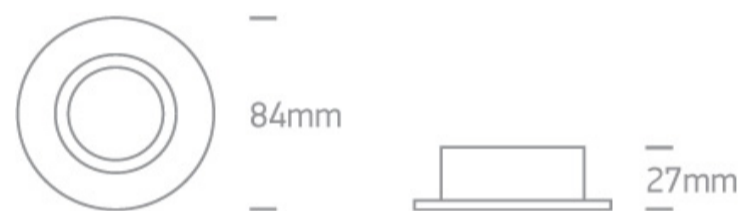

01 Recessed Spots Fixed > The Bathroom Range IP65 Aluminium

10105R1/B

IP65 Bathroom Recessed MR16 spot with GU10 lampholder.

Complies with standard EN60598-1 and any other specific standards.

## Dimensions

## Physical Specification

Item Group	01 Recessed Spots Fixed
Family	The Bathroom Range IP65 Aluminium
Order Code	10105R1/B
Colour	Black
Material	Aluminium
Shape	Circular
Height	27mm

Diameter	84mm
Cutout Hole Diameter	68mm
Recessed Ceiling	Yes
Depth Required	120mm
Indoor	Yes
Outdoor	Yes
Adjustable	No