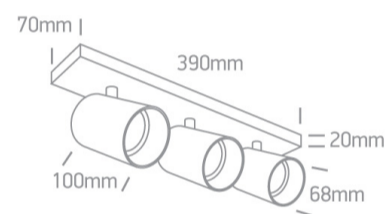

12 Wall & Ceiling > The Retro GU10 Spots

65305N/W

3x10W Retro surface wall and ceiling decorative MR16 GU10 Spot.

Complies with standard EN60598-1 and any other specific standards.

Downloads

Dimensions

Physical Specification

| | |
|-----------------|----------------------|
| Item Group | 12 Wall & Ceiling |
| Family | The Retro GU10 Spots |
| Order Code | 65305N/W |
| Colour | White |
| Material | Aluminium |
| Shape | Rectangular |
| Length | 390mm |
| Width | 70mm |
| Height | 20mm |
| Surface Ceiling | Yes |
| Surface Wall | Yes |
| Indoor | Yes |

Adjustable

2 Directions

Electrical Characteristics

Gear

No

Fitting + Driver

Input Voltage

100-240V

43cm

Box Width

8,5cm

Box Height

13cm

Box Weight

1.416kg

Pcs/Carton