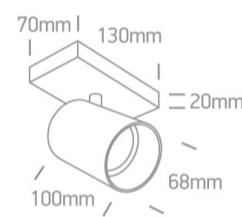

12 Wall & Ceiling > The Retro GU10 Spots

65105N/W

10W Retro surface wall and ceiling decorative MR16 GU10 Spot.

Complies with standard EN60598-1 and any other specific standards.

Downloads

Dimensions

Physical Specification

Item Group	12 Wall & Ceiling
Family	The Retro GU10 Spots
Order Code	65105N/W
Colour	White
Material	Aluminium
Shape	Rectangular
Length	130mm
Width	70mm
Height	20mm
Surface Ceiling	Yes
Surface Wall	Yes
Indoor	Yes

Adjustable

2 Directions

## Packing Info

Box Length

15cm

Box Width

8,5cm

Box Height

13cm

Box Weight