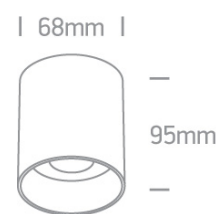

New 2025 Edition 2>Wall & Ceiling

12105N/W/W

10W MR16 GU10 cylinder downlight.

Complies with standard EN60598-1 and any other specific standards.

Downloads

Dimensions

Physical Specification

Item Group	New 2025 Edition 2
Family	Wall & Ceiling
Order Code	12105N/W/W
Colour	White
Material	Aluminium
Shape	Circular
Height	95mm
Diameter	68mm
Surface Ceiling	Yes
Indoor	Yes
Adjustable	No

Gear	No
Fitting + Driver	
Input Voltage	100-240V
50 Hz	Yes
60 Hz	Yes
Safety Class	
Power(Watts)	10W
IP Rating	IP20
Light Source	Replaceable lamp
Lamp Holder	GU10
Number of Lamps	1
Dimmable	N/A
F Mark	