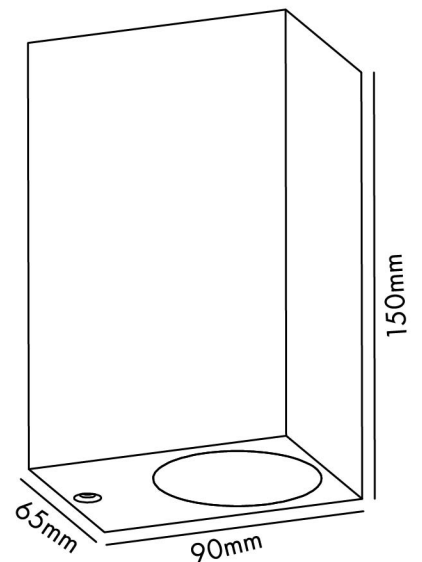

INSTRUCTION MANUAL

220~240V
50Hz

Max. ϕ 35mm
GU10
Max.2x35W

IP44

CE

0.5m

Baleno WL II

90254/89978/45075/97571