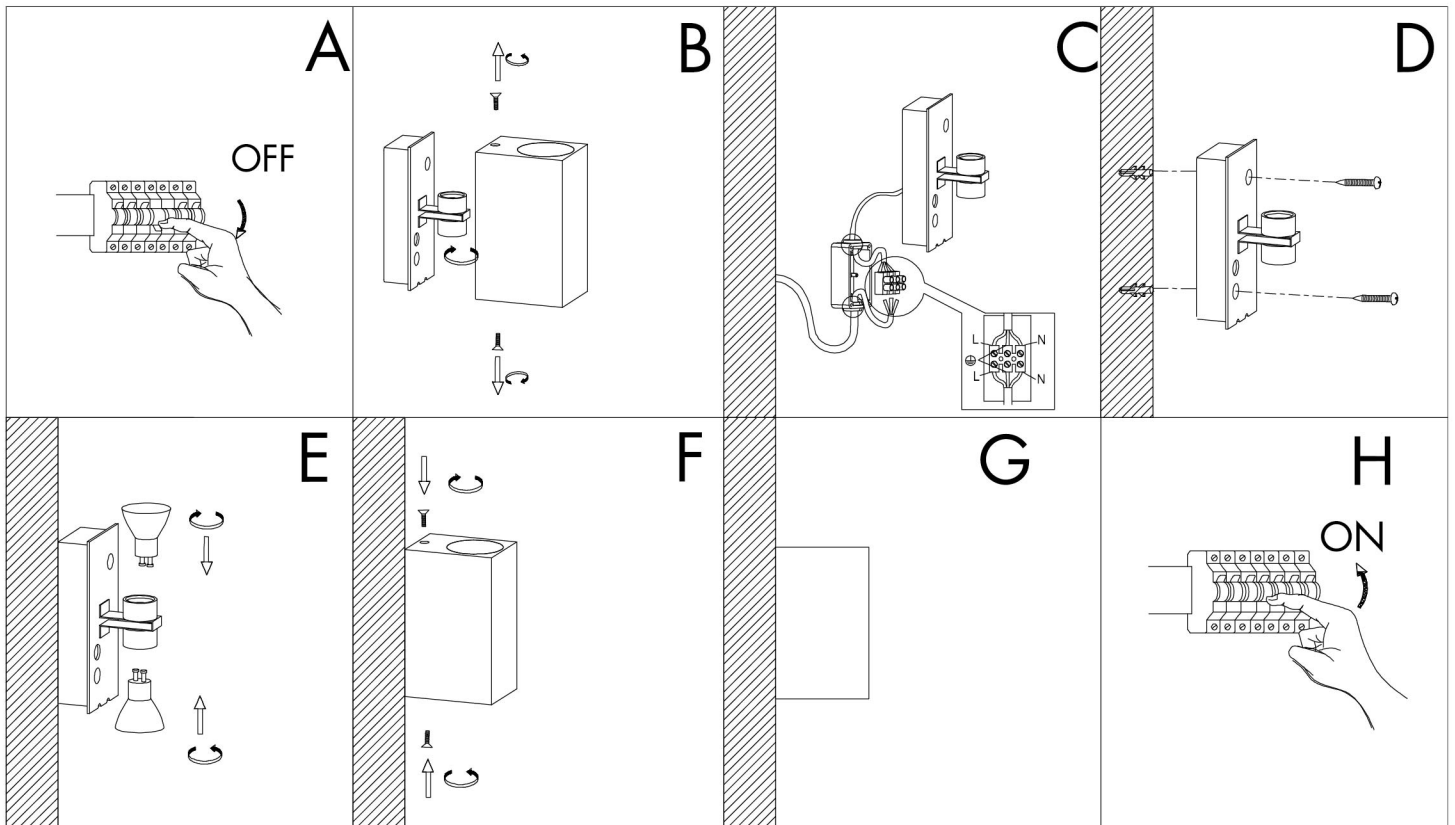

INSTRUCTION MANUAL

220~240V
50Hz

Max. ϕ 35mm
GU10
Max.2x35W

IP44

CE

0.5m

Baleno WL II

90254/89978/45075/97571