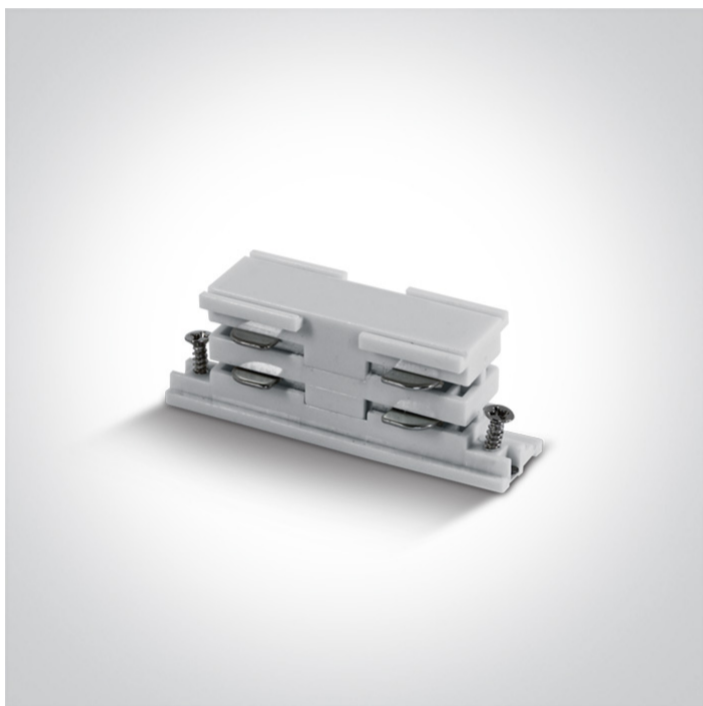

11 Tracks > Square Track Accessories

41008A/W

16A White connector for track 40003A.

Downloads

Dimensions

Related items

40003A/W

Physical Specification

Product Type	Gear
Item Group	11 Tracks
Family	Square Track Accessories
Order Code	41008A/W
Colour	White
Material	Plastic
Shape	Rectangular

Length	70mm
Height	26mm
Track mounted	Yes
Indoor	Yes
Adjustable	No