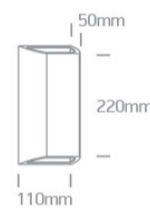

13 Wall & Ceiling LED>The Roof tile Range Die cast

67512/AN/W

8W Wall light, IP65.

Complete with 200mA driver.

Complies with standard EN60598-1 and any other specific standards.

Downloads

Dimensions

Physical Specification

| | |
|-------------------|------------------------------|
| Item Group | 13 Wall & Ceiling LED |
| Family | The Roof tile Range Die cast |
| Order Code | 67512/AN/W |
| Colour | Anthracite |
| Material | ABS |
| Diffuser Material | PC |
| Shape | Rectangular |
| Length | 110mm |
| Width | 50mm |
| Height | 220mm |
| Surface Wall | Yes |
| Indoor | Yes |

Illumination Data

| | |
|----------------------|---|
| Colour Temperature | 3000K |
| Lumen Output | 400lm |
| Light Efficiency | 50lm/W |
| CRI | 80 |
| Illumination Diagram |  |

Packing Info

| | |
|------------|---------------|
| Box Length | 23cm |
| Box Width | 12,5cm |
| Box Height | 6cm |
| Box Weight | 0.490kg |
| Pcs/Carton | 20 |
| Barcode | 5291889068921 |
| HS Code | 9405114090 |