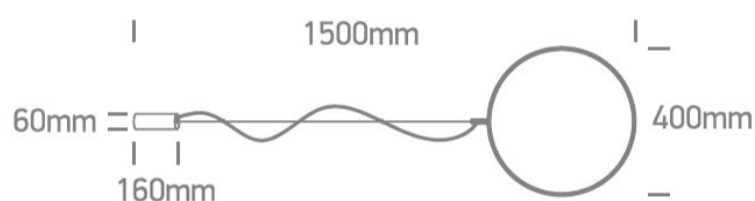

New 2025 Edition 2>Decorative

63152A/B/W

20W LED suspended light.

Complete with dimmable driver.

Complies with standard EN60598-1 and any other specific standards.

Downloads

Dimensions

Physical Specification

Item Group	New 2025 Edition 2
Family	Decorative
Order Code	63152A/B/W
Colour	Black
Material	Aluminium
Shape	Circular
Diameter	400mm
Suspended Ceiling	Yes
Indoor	Yes

Electrical Characteristics

Gear	Built In
Fitting + Driver	
Input Voltage	220-240V
50 Hz	Yes
60 Hz	Yes
Safety Class	
Power(Watts)	20W
IP Rating	IP20
Light Source	LED built in
Dimmable	Yes
Dimmer type	Triac
F Mark	

Fitting	
Input Type	Constant Current
IP Rating	IP20
Light Source	LED built in
LED Type	SMD

Gear	
Gear Type	Led Driver
Input Voltage	220-240V
50 Hz	Yes
60 Hz	Yes
Output	500mA
IP Rating	IP20

Illumination Data

Colour Temperature	3000K
Lumen Output	1400lm

Light Efficiency

70lm/W

CRI

80

Packing Info

Pcs/Carton

1