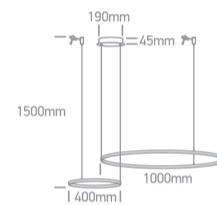

Downloads

Dimensions

Physical Specification

| | |
|-------------------|--------------------|
| Item Group | New 2025 Edition 2 |
| Family | Decorative |
| Order Code | 63150A/B/W |
| Colour | Black |
| Material | Aluminium |
| Shape | Circular |
| Height | 1500mm |
| Diameter | 400mm+1000mm |
| Suspended Ceiling | Yes |
| Indoor | Yes |