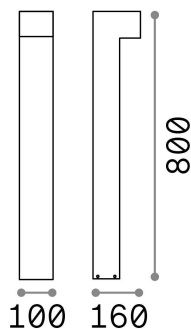

General info

Outdoor - Floor lamps

Ean	8021696115108
Item	SIRIO PT2 H80 NERO
Installation	Floor lamps
Guarantee	5 years
Gross weight	2.25 kg
Volume	0.018144 m ³

Technical info

Net weight	1.88 kg
Insulation class	I
Protection index	IP44
Compliance	CE
Operating temperature	-
Full load efficiency	X
Dimmer	Determined by the light bulb
Power output	220-240 V AC
Power supply	Not required

Source info

Integrated source	Light bulb (not included)
Replaceable source	No
Power	G9 max 2 x 15 W
Emission	Direct
Max consumption	-