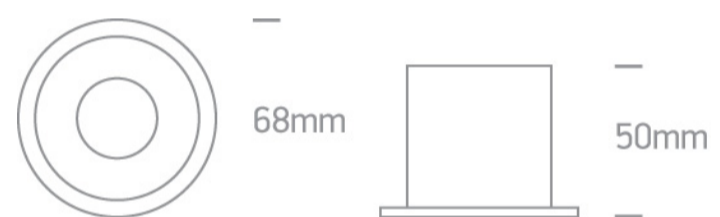

01 Recessed Spots Fixed>Semi Trimless Dark Light Aluminium

10105D8/W/GL

Dark Light Recessed MR16 spot with GU10 lampholder.

Complies with standard EN60598-1 and any other specific standards.

Downloads

Dimensions

Physical Specification

Item Group	01 Recessed Spots Fixed
Family	Semi Trimless Dark Light Aluminium
Order Code	10105D8/W/GL
Colour	White-Gold
Material	Aluminium
Shape	Circular
Height	50mm
Diameter	68mm
Cutout Hole Diameter	62mm
Recessed Ceiling	Yes
Depth Required	130mm
Indoor	Yes