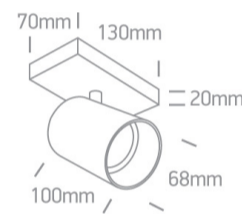

12 Wall & Ceiling > The Retro GU10 Spots

65105N/BBS

10W Retro surface wall and ceiling decorative MR16 GU10 Spot.

Complies with standard EN60598-1 and any other specific standards.

Downloads

Dimensions

Physical Specification

Item Group	12 Wall & Ceiling
Family	The Retro GU10 Spots
Order Code	65105N/BBS
Colour	Brushed Brass
Material	Aluminium
Shape	Rectangular
Length	130mm
Width	70mm
Height	20mm
Surface Ceiling	Yes
Surface Wall	Yes
Indoor	Yes

Adjustable

2 Directions

Electrical Characteristics

Gear

No

Fitting + Driver

Input Voltage

100-240V

15cm

Box Width

13cm

Box Height

8,5cm

Box Weight

0.533kg

Pcs/Carton