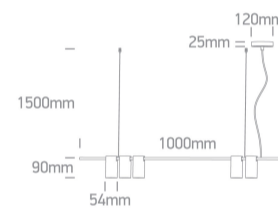

New 2025 Edition 2>Pendants

63146A/B

5x7W GU10 pendant.

Complies with standard EN60598-1 and any other specific standards.

Downloads

Dimensions

Physical Specification

Item Group	New 2025 Edition 2
Family	Pendants
Order Code	63146A/B
Colour	Black
Material	Aluminium
Shape	Rectangular
Length	1000mm
Height	1500mm
Suspended Ceiling	Yes
Indoor	Yes
Adjustable	No

Gear	No
Fitting + Driver	
Input Voltage	100-240V
50 Hz	Yes
60 Hz	Yes
Safety Class	
Power(Watts)	5x7W
IP Rating	IP20
Light Source	Replaceable lamp
Lamp Holder	GU10
Number of Lamps	5
Dimmable	N/A
F Mark	