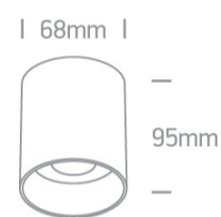

## 12105N/B/B

10W MR16 GU10 cylinder downlight.

Complies with standard EN60598-1 and any other specific standards.

### Dimensions

### Physical Specification

Item Group	New 2025 Edition 2
Family	Wall & Ceiling
Order Code	12105N/B/B
Colour	Black
Material	Aluminium
Shape	Circular
Height	95mm
Diameter	68mm
Surface Ceiling	Yes
Indoor	Yes
Adjustable	No