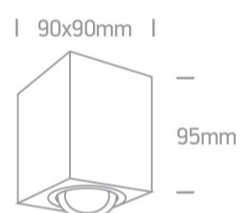

13 Wall & Ceiling>The GU10 Ceiling Lights Aluminium

**12105AC/AL**

10w MR16 GU10 Ceiling Light.

Complies with standard EN60598-1 and any other specific standards.

Downloads

Dimensions

Gallery

Physical Specification

Product Type	Gear
Item Group	13 Wall & Ceiling
Family	The GU10 Ceiling Lights Aluminium
Order Code	12105AC/AL
Colour	Aluminium
Material	Aluminium
Shape	Circular

Height	90mm
Diameter	95mm
Surface Ceiling	Yes
Indoor	Yes
Adjustable	2 Directions