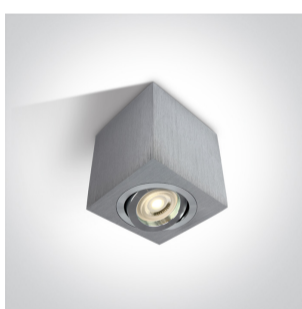

13 Wall & Ceiling>The GU10 Ceiling Lights Aluminium

**12105AC/AL**

10w MR16 GU10 Ceiling Light.

Complies with standard EN60598-1 and any other specific standards.

Downloads

Dimensions

Gallery

Physical Specification

Product Type	Gear
Item Group	13 Wall & Ceiling
Family	The GU10 Ceiling Lights Aluminium
Order Code	12105AC/AL
Colour	Aluminium
Material	Aluminium
Shape	Circular

Height	90mm
Diameter	95mm
Surface Ceiling	Yes
Indoor	Yes
Adjustable	2 Directions